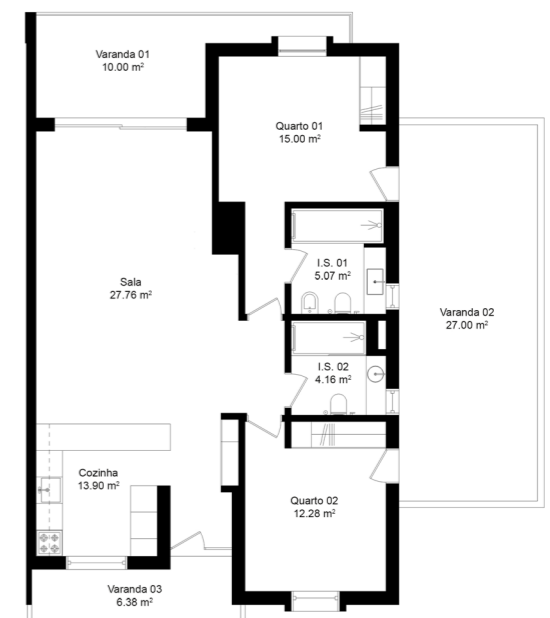

C7 Details

Tipologia | Type: T2

Piso | Floor: 1

Bloco | Block: C

Área Total | Total Area: 138 m²

A.B. Privativa | G.L. Area: 95 m²

Área Exterior | Outdoor Area: 43 m²

PRIMELIFE