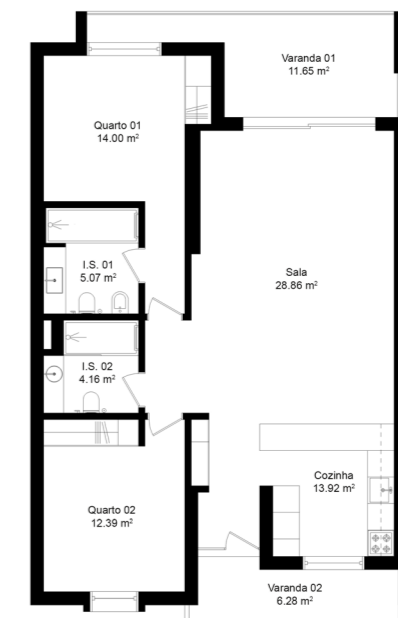

D6 Details

Tipologia | Type: T2

Piso | Floor: 1

Bloco | Block: D

Área Total | Total Area: 111 m²

A.B. Privativa | G.L. Area: 95 m²

Área Exterior | Outdoor Area: 16 m²

PRIMELIFE

Block D
Apartment D6