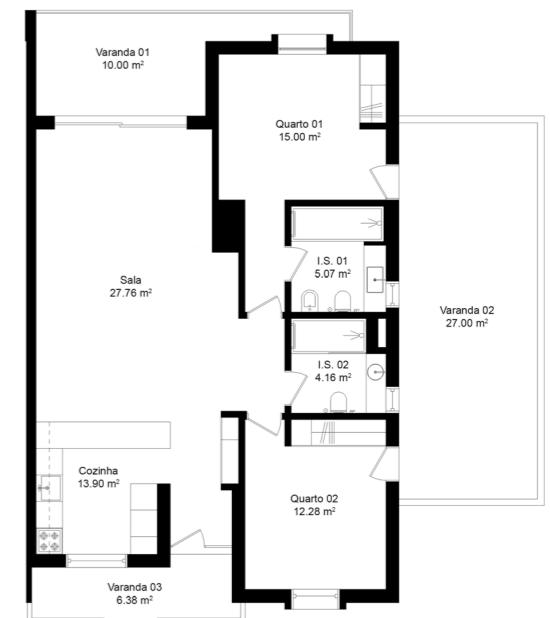

B4 Details

Tipologia | Type: T2

Piso | Floor: 1

Bloco | Block: B

Área Total | Total Area: 138 m²

A.B. Privativa | G.L. Area: 95 m²

Área Exterior | Outdoor Area: 0 m²

PRIMELIFE