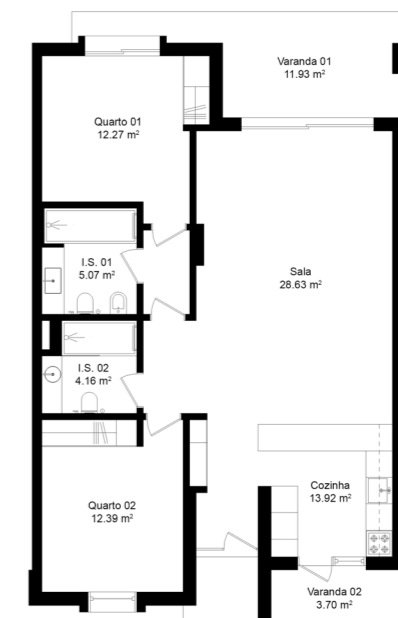

Tipologia | Type: T3

Piso | Floor: 0

Bloco | Block: A

Área Total | Total Area: 140 m²

A.B. Privativa | G.L. Area: 120 m²

Área Exterior | Outdoor Area: 20 m²

PRIMELIFE

Block A
Apartment A1

Bloco A

Apartment A2 3D & 2D Plan

T2 | 111m² total area

A2 Details

Tipologia | Type: T2

Piso | Floor: 0

Bloco | Block: A

Área Total | Total Area: 111 m²

A.B. Privativa | G.L. Area: 95 m²

Área Exterior | Outdoor Area: 0 m²

PRIMELIFE

Block A
Apartment A2

Bloco A

Apartment A3 3D & 2D Plan

T2 | 123m² total area

Block A
Apartment A3

Bloco A

Apartment A4 3D & 2D Plan

T2 | 138m² total area

A4 Details

Tipologia | Type: T2

Piso | Floor: 1

Bloco | Block: A

Área Total | Total Area: 138 m²