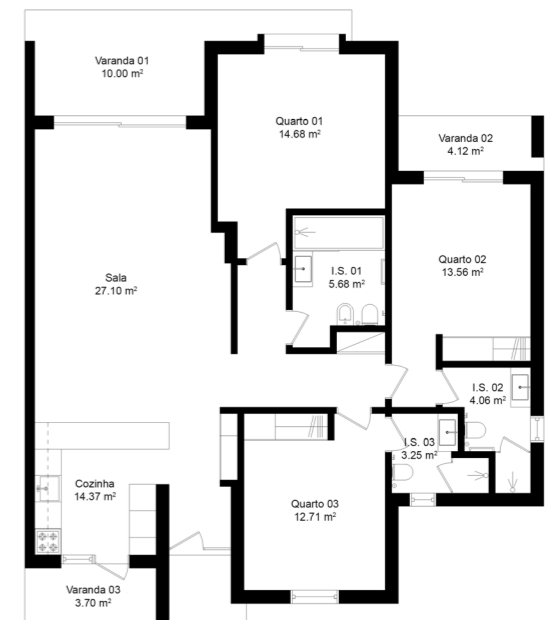

Bloco B

Apartment B2 3D & 2D Plan

T3 | 140m² total area

B2 Details

Tipologia | Type: T2

Piso | Floor: 0

Bloco | Block: B

Área Total | Total Area: 140 m²

A.B. Privativa | G.L. Area: 120 m²

Área Exterior | Outdoor Area: 0 m²

PRIMELIFE