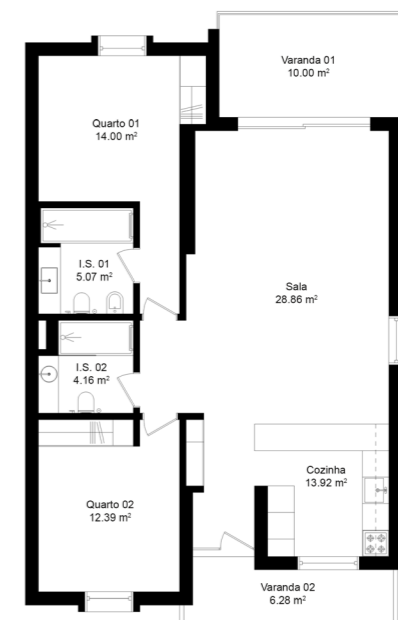

D7 Details

Tipologia | Type: T2

Piso | Floor: 1

Bloco | Block: D

Área Total | Total Area: 111 m²

A.B. Privativa | G.L. Area: 95 m²

Área Exterior | Outdoor Area: 16 m²

PRIMELIFE

Block D
Apartment D7