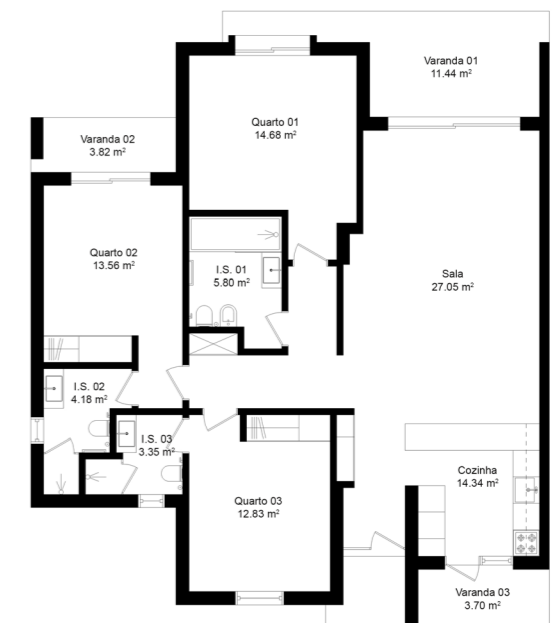

D1 Details

Tipologia | Type: T3

Piso | Floor: 0

Bloco | Block: D

Área Total | Total Area: 140 m²

A.B. Privativa | G.L. Area: 120 m²

Área Exterior | Outdoor Area: 20 m²

PRIMELIFE

Block D
Apartment D1