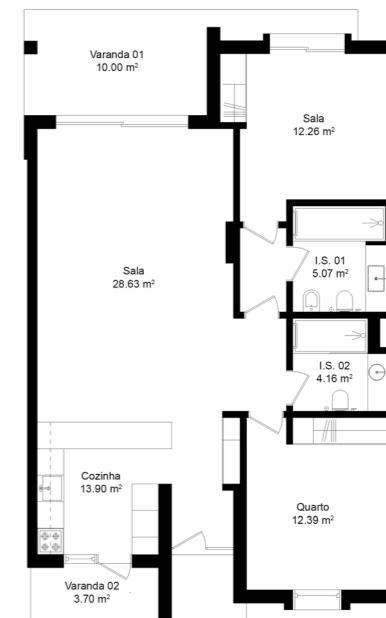

C2 Details

Tipologia | Type: T2

Piso | Floor: 0

Bloco | Block: C

Área Total | Total Area: 111 m²

A.B. Privativa | G.L. Area: 95 m²

Área Exterior | Outdoor Area: 16 m²

PRIMELIFE