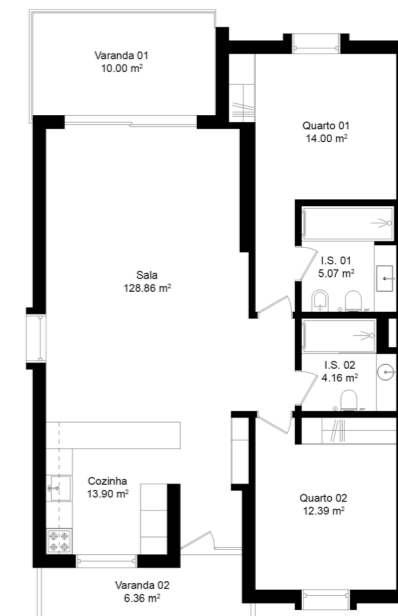

C5 Details

Tipologia | Type: T2

Piso | Floor: 1

Bloco | Block: C

Área Total | Total Area: 111 m²

A.B. Privativa | G.L. Area: 95 m²

Área Exterior | Outdoor Area: 16 m²

PRIMELIFE