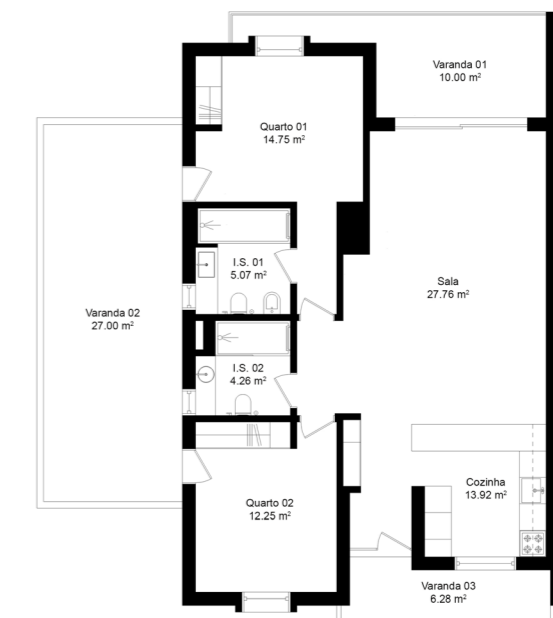

A4 Details

Tipologia | Type: T2

Piso | Floor: 1

Bloco | Block: A

Área Total | Total Area: 138 m²

A.B. Privativa | G.L. Area: 95 m²

Área Exterior | Outdoor Area: 0 m²

PRIMELIFE

Block A
Apartment A4