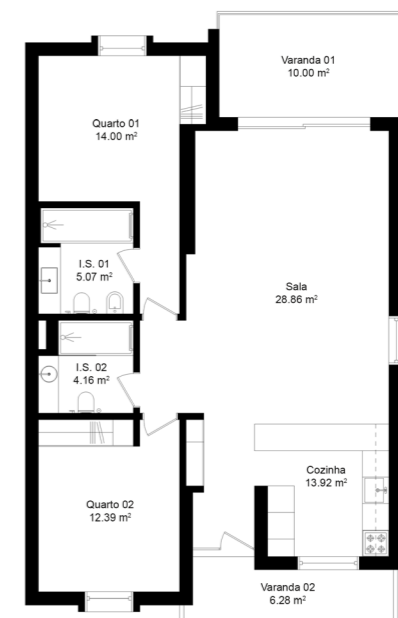

A6 Details

Tipologia | Type: T2

Piso | Floor: 1

Bloco | Block: A

Área Total | Total Area: 111 m²

A.B. Privativa | G.L. Area: 95 m²

Área Exterior | Outdoor Area: 0 m²

PRIMELIFE

Block A
Apartment A6