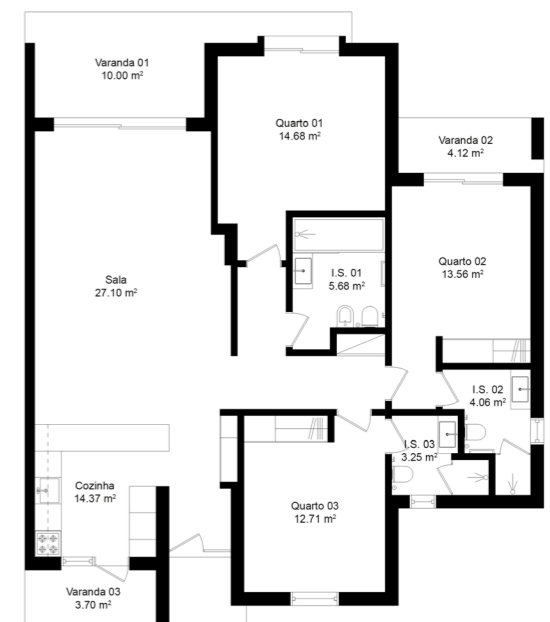

C4 Details

Tipologia | Type: T3

Piso | Floor: 0

Bloco | Block: C

Área Total | Total Area: 140 m²

A.B. Privativa | G.L. Area: 120 m²

Área Exterior | Outdoor Area: 20 m²

PRIMELIFE