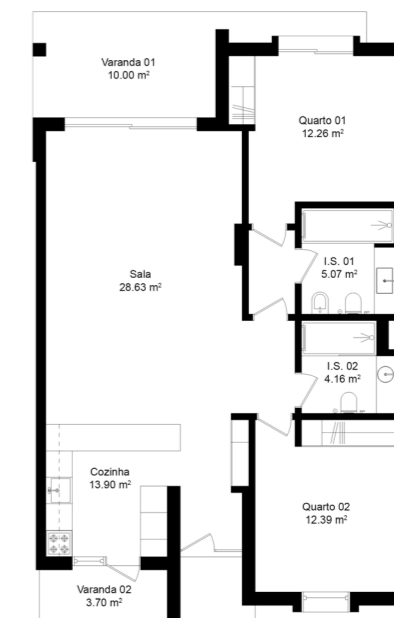

E2 Details

Tipologia | Type: T2

Piso | Floor: 0

Bloco | Block: E

Área Total | Total Area: 111 m²

A.B. Privativa | G.L. Area: 95 m²

Área Exterior | Outdoor Area: 16 m²

PRIMELIFE