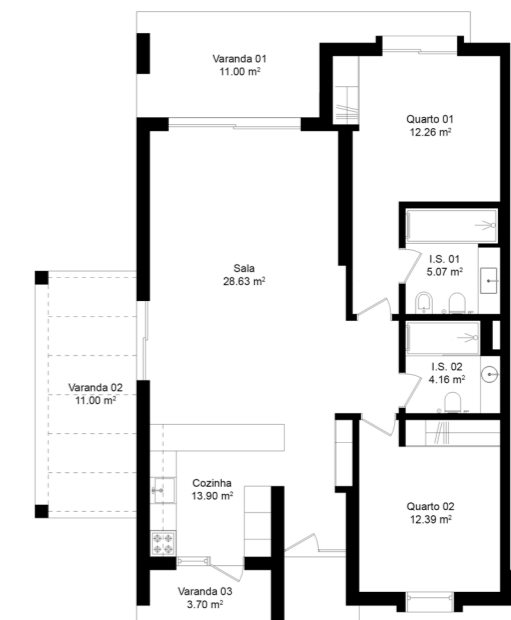

B1 Details

Tipologia | Type: T2

Piso | Floor: 0

Bloco | Block: B

Área Total | Total Area: 123 m²

A.B. Privativa | G.L. Area: 95 m²

Área Exterior | Outdoor Area: 0 m²

PRIMELIFE

Bloco B

Apartment B2 3D & 2D Plan

T3 | 140m² total area

Block B
Apartment B2

B2 Details

Tipologia | Type: T2

Piso | Floor: 0

Bloco | Block: B