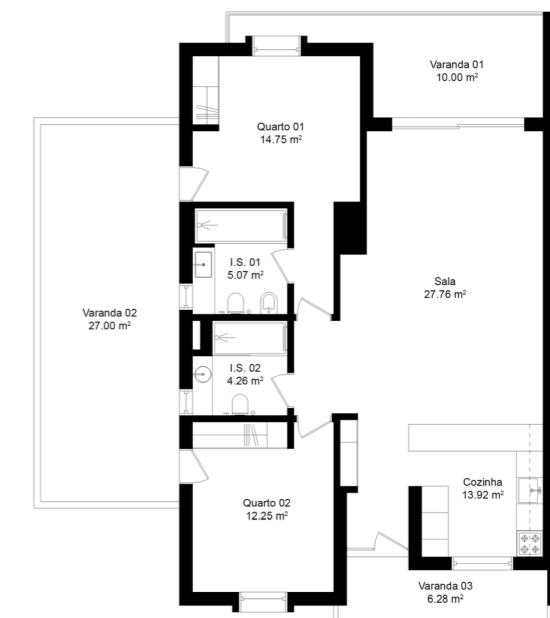

D5 Details

Tipologia | Type: T2

Piso | Floor: 1

Bloco | Block: D

Área Total | Total Area: 138 m²

A.B. Privativa | G.L. Area: 95 m²

Área Exterior | Outdoor Area: 43 m²

PRIMELIFE

Block D
Apartment D5