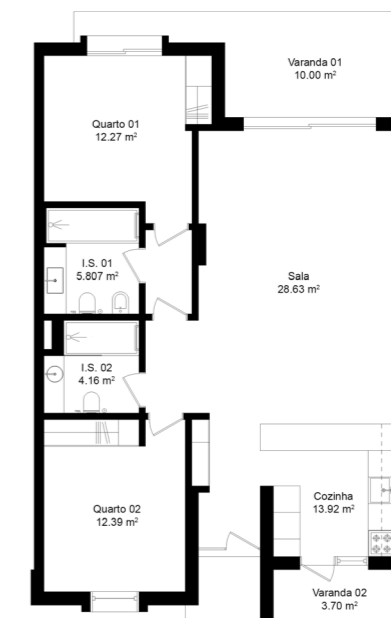

D2 Details

Tipologia | Type: T2

Piso | Floor: 0

Bloco | Block: D

Área Total | Total Area: 111 m²

A.B. Privativa | G.L. Area: 95 m²

Área Exterior | Outdoor Area: 16 m²

PRIMELIFE