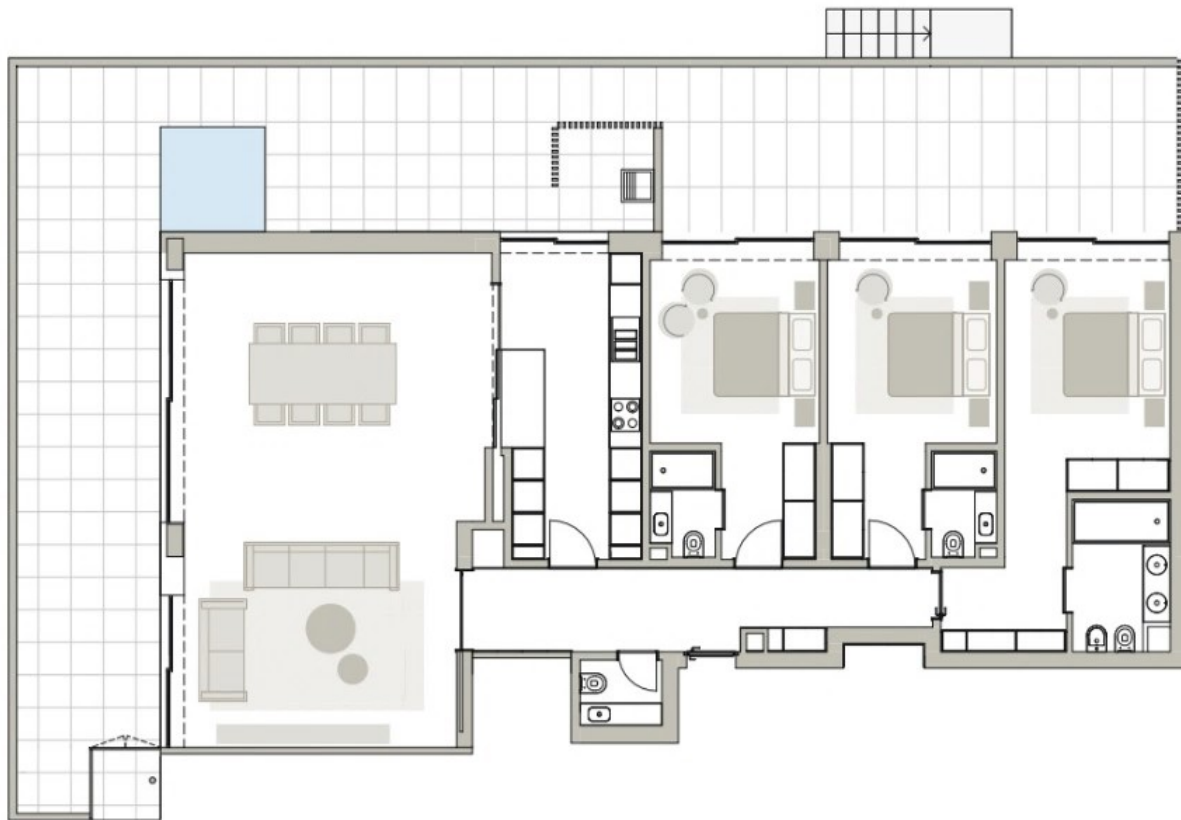

← Oceano

Piso Térreo Esquerdo B - T3

Área total aprox.  
408M<sup>2</sup>

Área interior total - 161,4M<sup>2</sup>  
Área de varanda aproximada - 97,5M<sup>2</sup>  
Área de logradouro aproximada - 75,6M<sup>2</sup>

Aparc. - 73,5M<sup>2</sup> - 3 lugares

Ocean →  
Alçado norte

WITHOUT SCALE/ SEM ESCALA

All elements in this document are merely an indication, may be altered and do not hold legally.  
The developer reserves the right to freely make alterations to the dimensions and equipments in accordance to the technical limitations of the construction.

Apartamento B