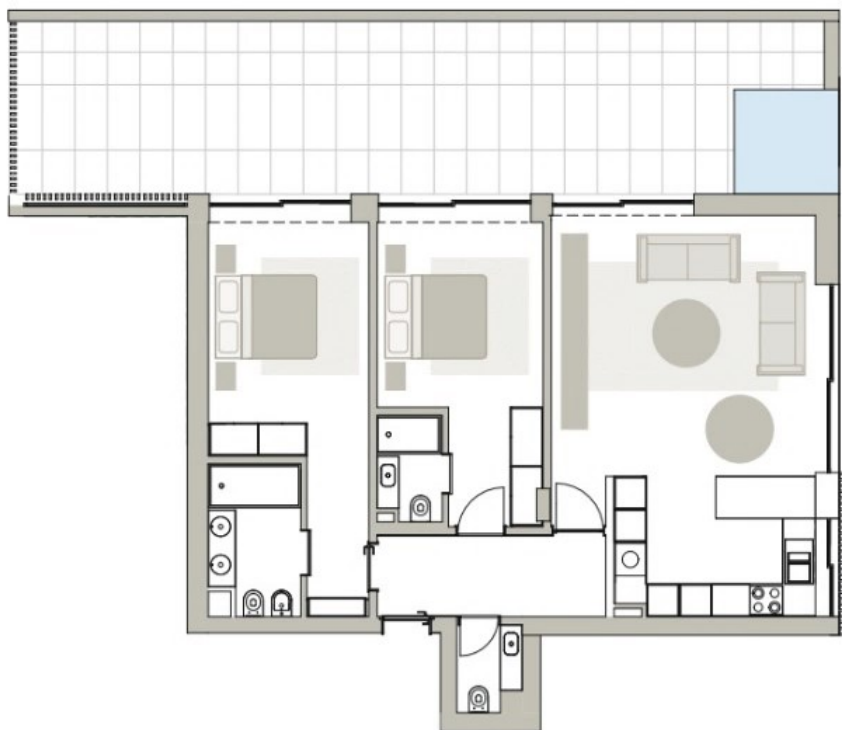

← Oceano

Piso Térreo

Direito D - T2

Área total aprox.  
**261,2M<sup>2</sup>**

Área interior total aprox. - **96,0 M<sup>2</sup>**  
Área de varanda aprox. - **48,6 M<sup>2</sup>**  
Área de logradouro aprox. - **77,0 M<sup>2</sup>**

Aparc. - **39,6M<sup>2</sup> - 2 lugares**

Ocean →  
Alçado norte

WITHOUT SCALE/ SEM ESCALA

All elements in this document are merely an indication, may be altered and do not hold legally.  
The developer reserves the right to freely make alterations to the dimensions and equipments in accordance to the technical limitations of the construction.