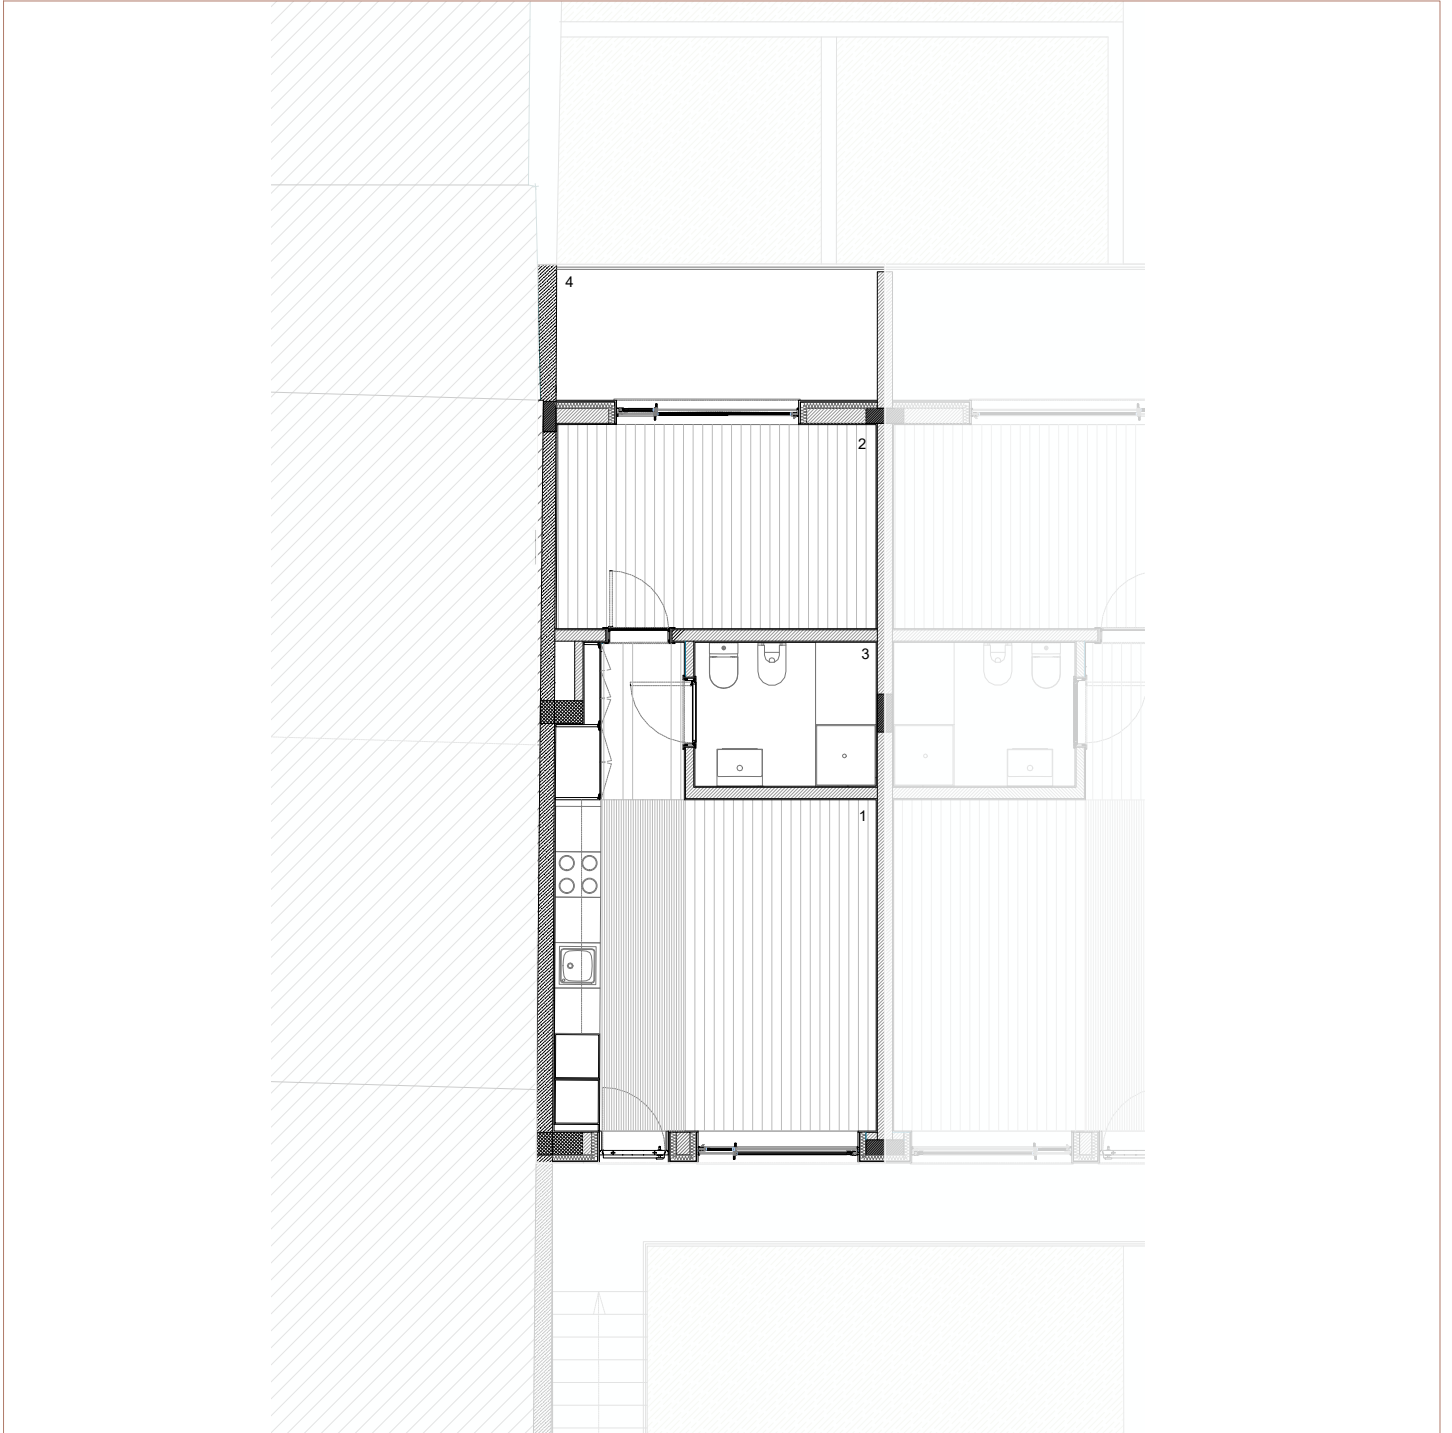

Piso 2  
T1 + Varanda  
45.90m<sup>2</sup> + 7.30m<sup>2</sup>

2nd. Floor  
T1 + Balcony  
45.90m<sup>2</sup> + 7.30m<sup>2</sup>

**Legendas/ Legends:**

- 1. Sala/ Cozinha/ Living Room/ Kitchen: 21.70 m<sup>2</sup>
- 2. Quarto/ Bedroom: 11.40 m<sup>2</sup>
- 3. Instalação Sanitária/ Bathroom: 4.60 m<sup>2</sup>
- 4. Varanda/ Balcony: 7.30 m<sup>2</sup>