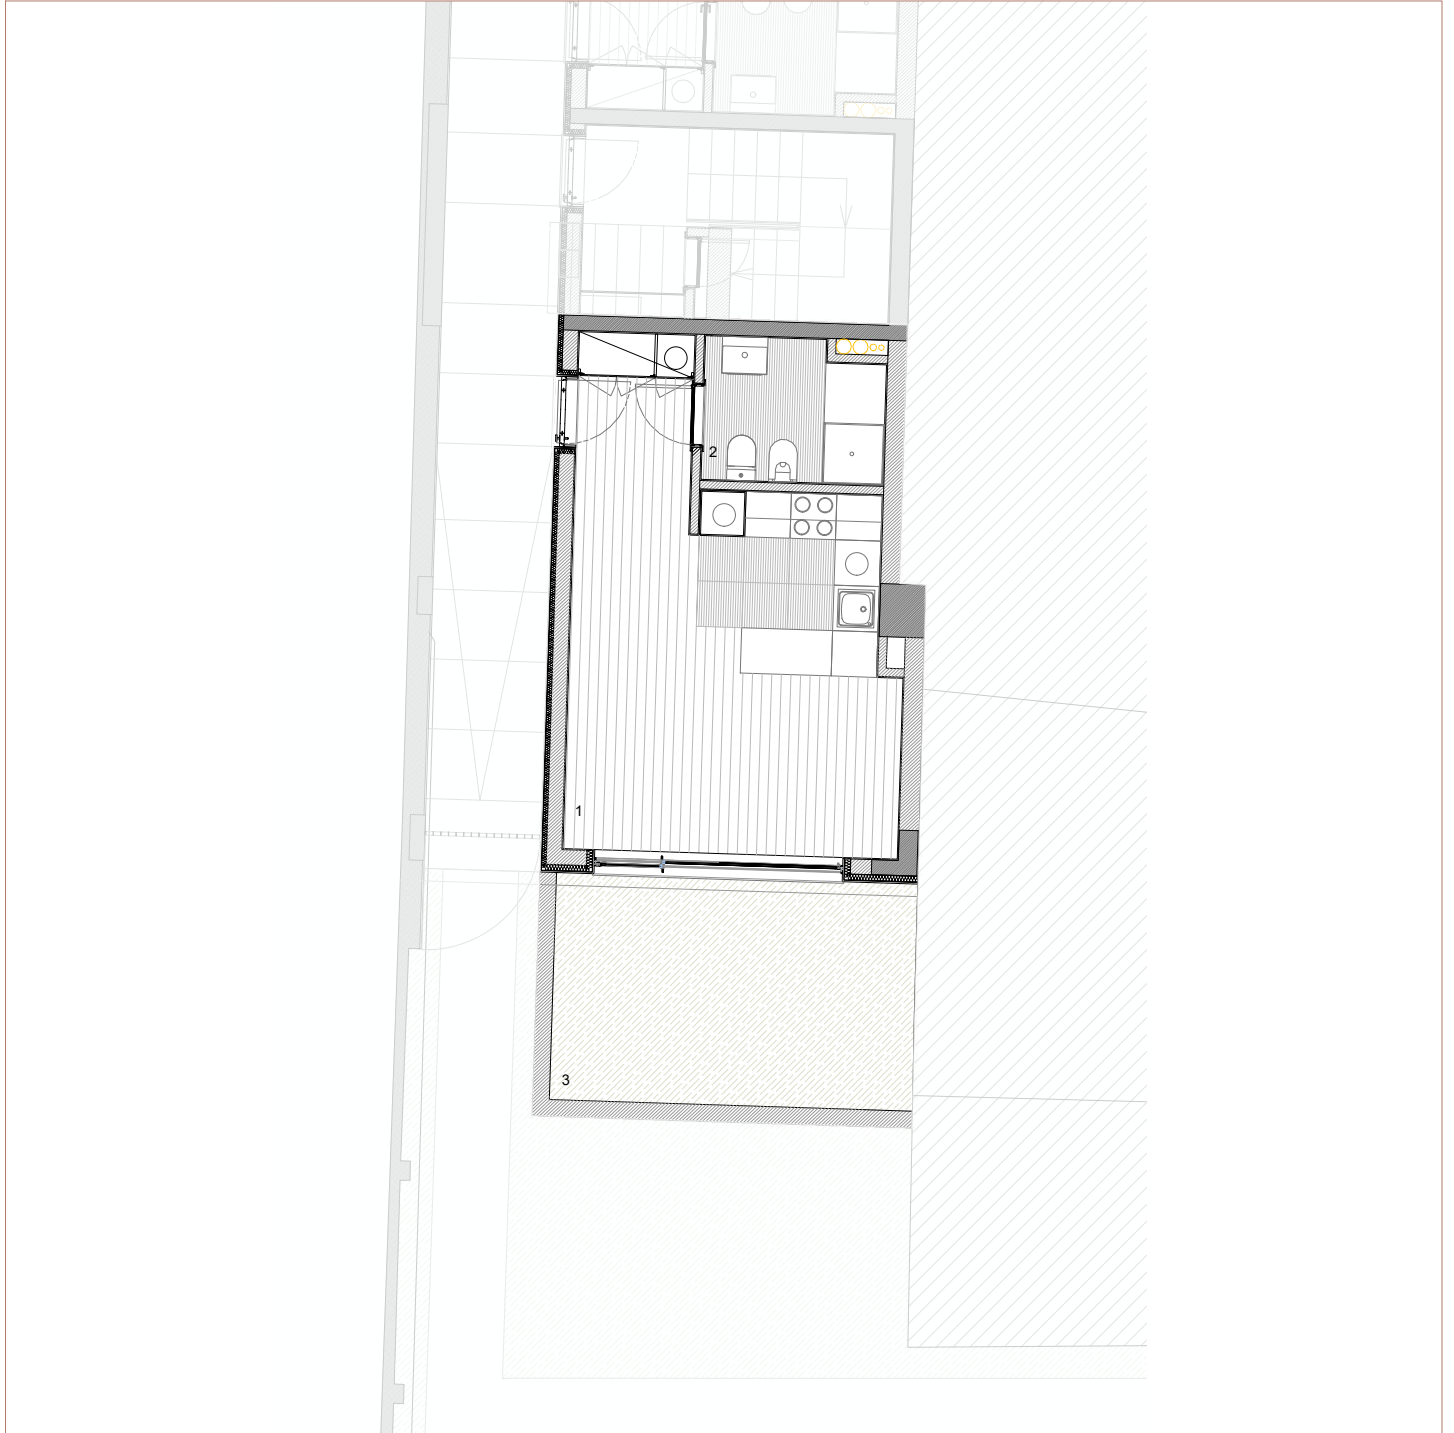

Piso 1
T0 + Jardim
35.60m² + 14.40m²

1st. Floor
T0 + Backyard
35.60m² + 14.40m²

Legendas/ Legends:

- 1. Sala/ Cozinha/ Living Room/ Kitchen: 23.40 m²
- 2. Instalação Sanitária/ Bathroom: 4.60 m²
- 3. Jardim/ Backyard: 14.40 m²