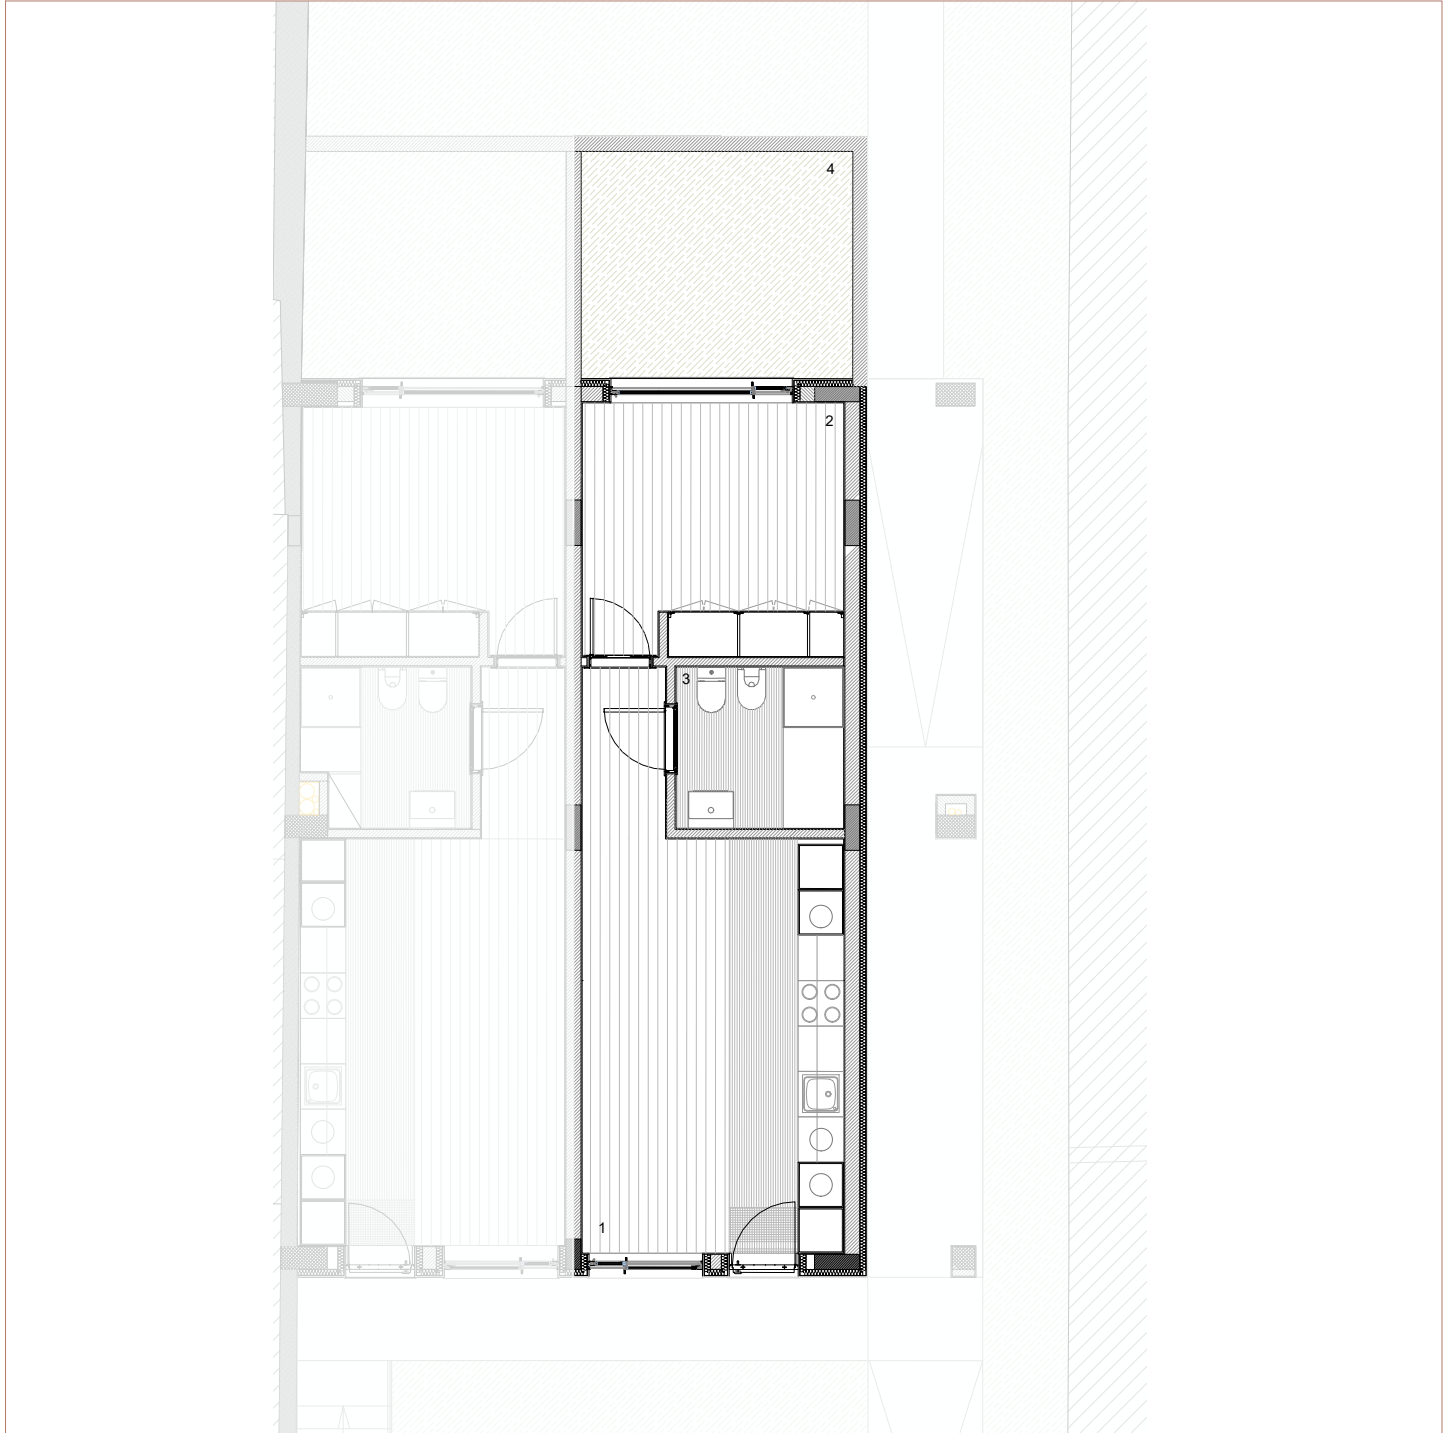

Piso 1  
T1 + Jardim  
46.20m<sup>2</sup> + 10.80m<sup>2</sup>

1st. Floor  
T1 + Backyard  
46.20m<sup>2</sup> + 10.80m<sup>2</sup>

Legendas/ Legends:

- 1. Sala/ Cozinha/ Living Room/ Kitchen: 21.40 m<sup>2</sup>
- 2. Quarto/ Bedroom: 12.50 m<sup>2</sup>
- 3. Instalação Sanitária/ Bathroom: 4.70 m<sup>2</sup>
- 4. Jardim/ Backyard: 10.80 m<sup>2</sup>