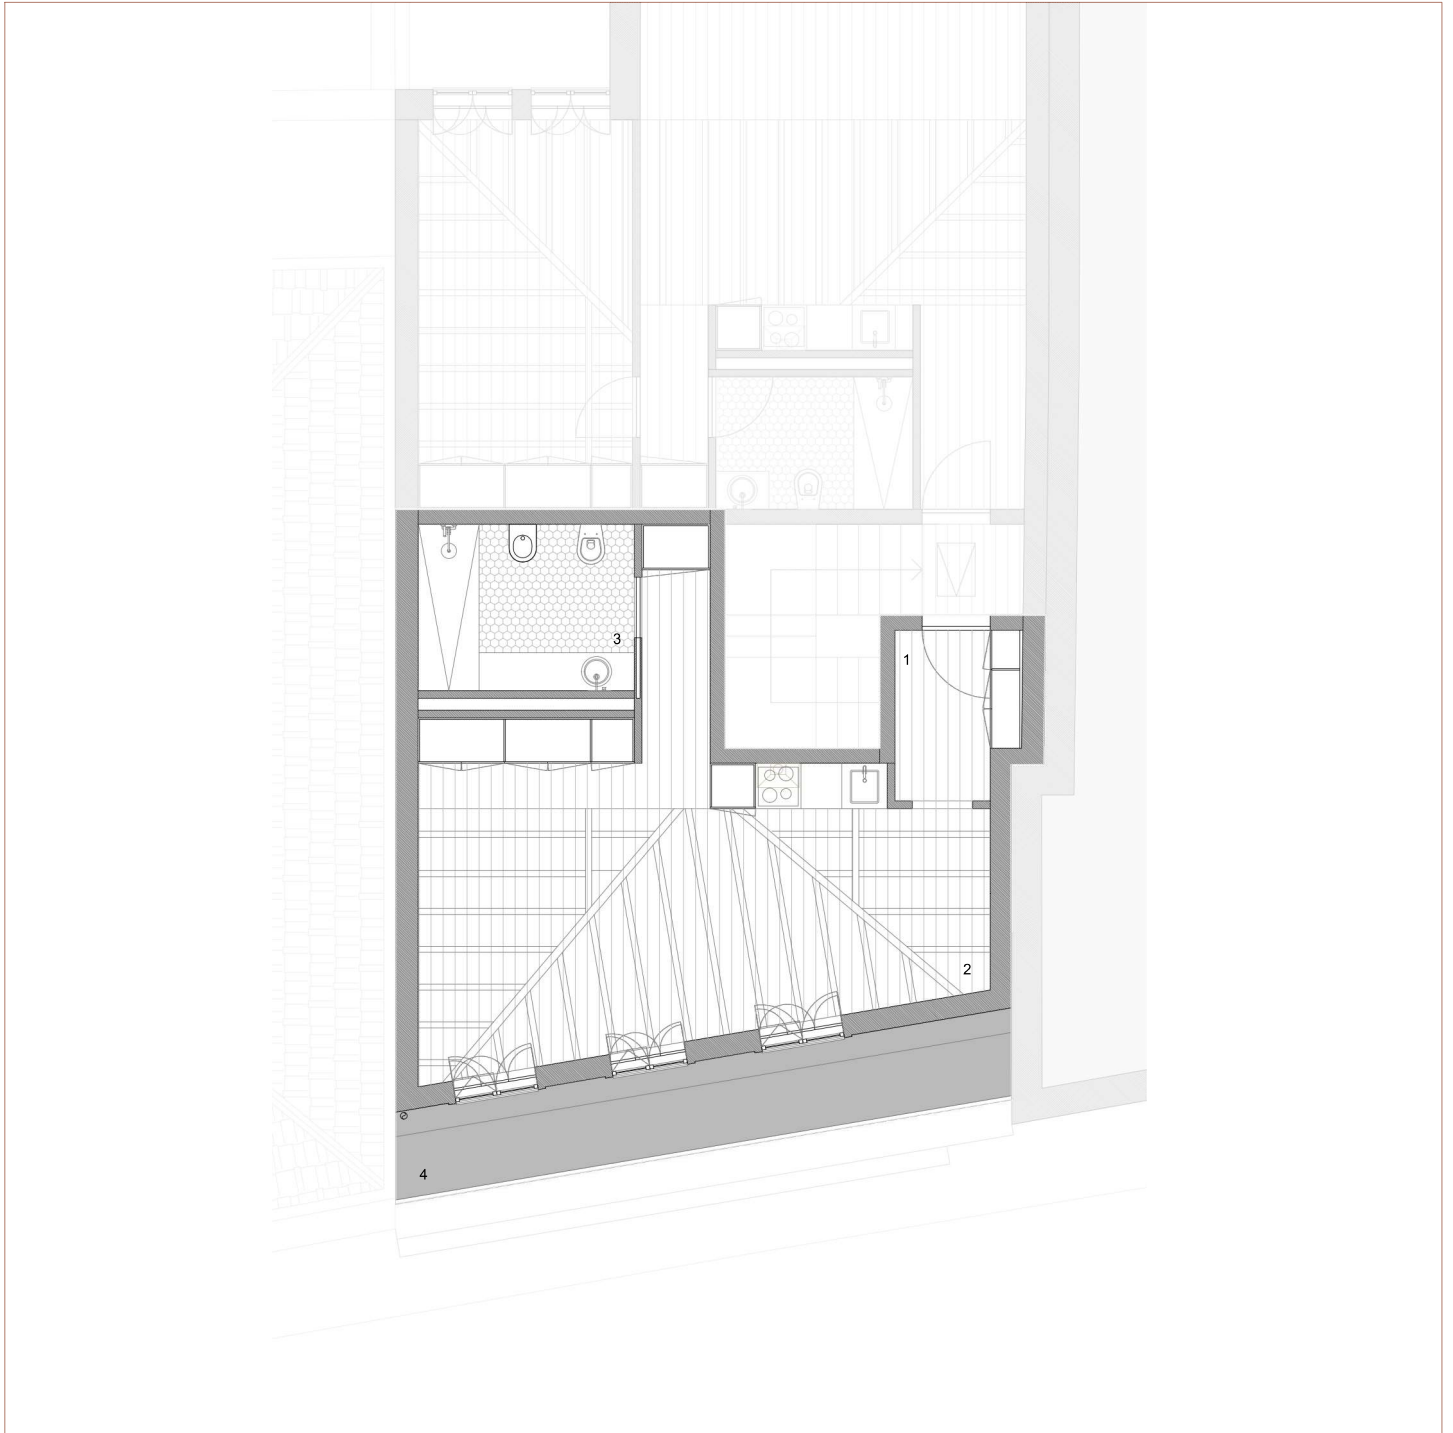

Piso 3

3rd. Floor

T0 + Terraço

T0 + Terrace

51.00m<sup>2</sup> + 10.00m<sup>2</sup>

51.00m<sup>2</sup> + 10.00m<sup>2</sup>

Legendas/ Legends:

1. Hall de Entrada/ Entrance Hall: 4,00 m<sup>2</sup>
2. Sala/ Cozinha/ Living Room/ Kitchen: 28,00 m<sup>2</sup>
3. Instalação Sanitária/ Bathroom: 6,00 m<sup>2</sup>
4. Terraço/ Terrace: 10,00 m<sup>2</sup>