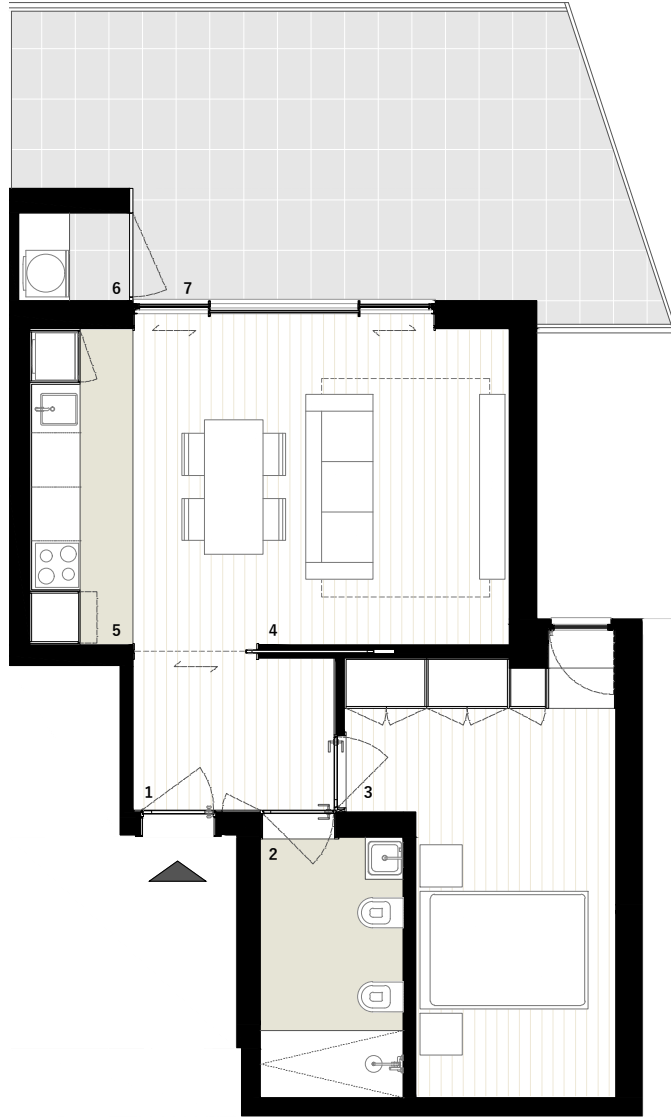

# C

Piso 2                      2nd. Floor  
T1                                T1  
58.00m<sup>2</sup>                      58.00m<sup>2</sup>

**Legendas/ Legends:**

1. Hall de Entrada/ Entrance Hall: 4m<sup>2</sup>
2. Instalação Sanitária/ Bathroom: 5m<sup>2</sup>
3. Quarto/ Bedroom: 14m<sup>2</sup>
4. Sala/ Living Room: 17m<sup>2</sup>
5. Cozinha/ Kitchen: 5m<sup>2</sup>
6. Lavandaria/ Laundry: 1m<sup>2</sup>
7. Terraço/ Terrace: 24m<sup>2</sup>