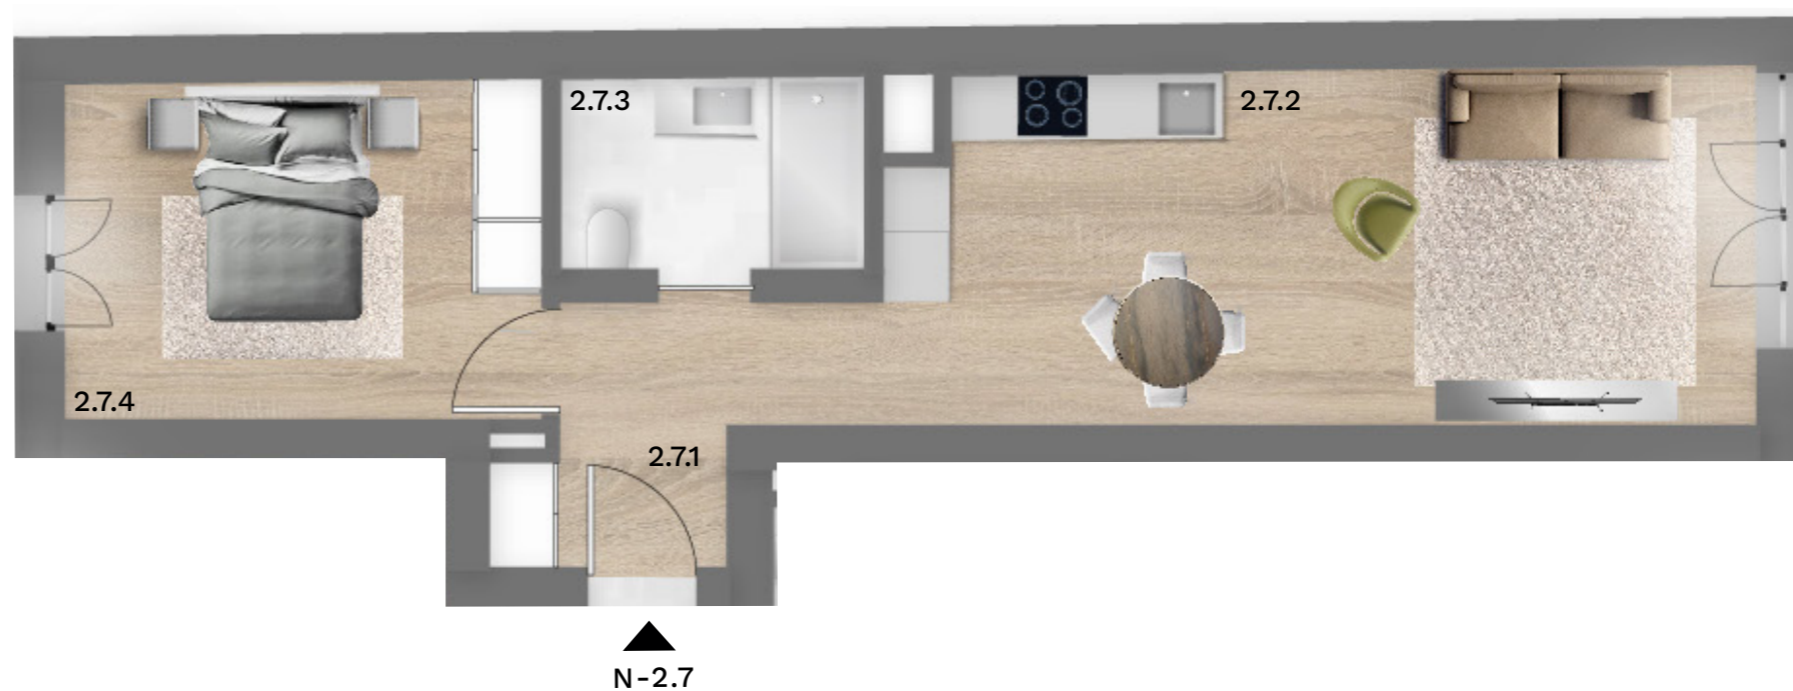

N-2.7

T1 / ONE BEDROOM FLAT

2.7.1	Hall	2.6 m ²
2.7.2	Living Room/Kitchen	24.3 m ²
2.7.3	Bathroom	4.6 m ²
2.7.4	Bedroom	13.0 m ²
Total Gross Area		61.1 m²
	Flat	61.1 m ²
	Balcony	N/A

PT: Mobiliário não incluído no valor de venda
 ENG: Furniture not included in the sale price