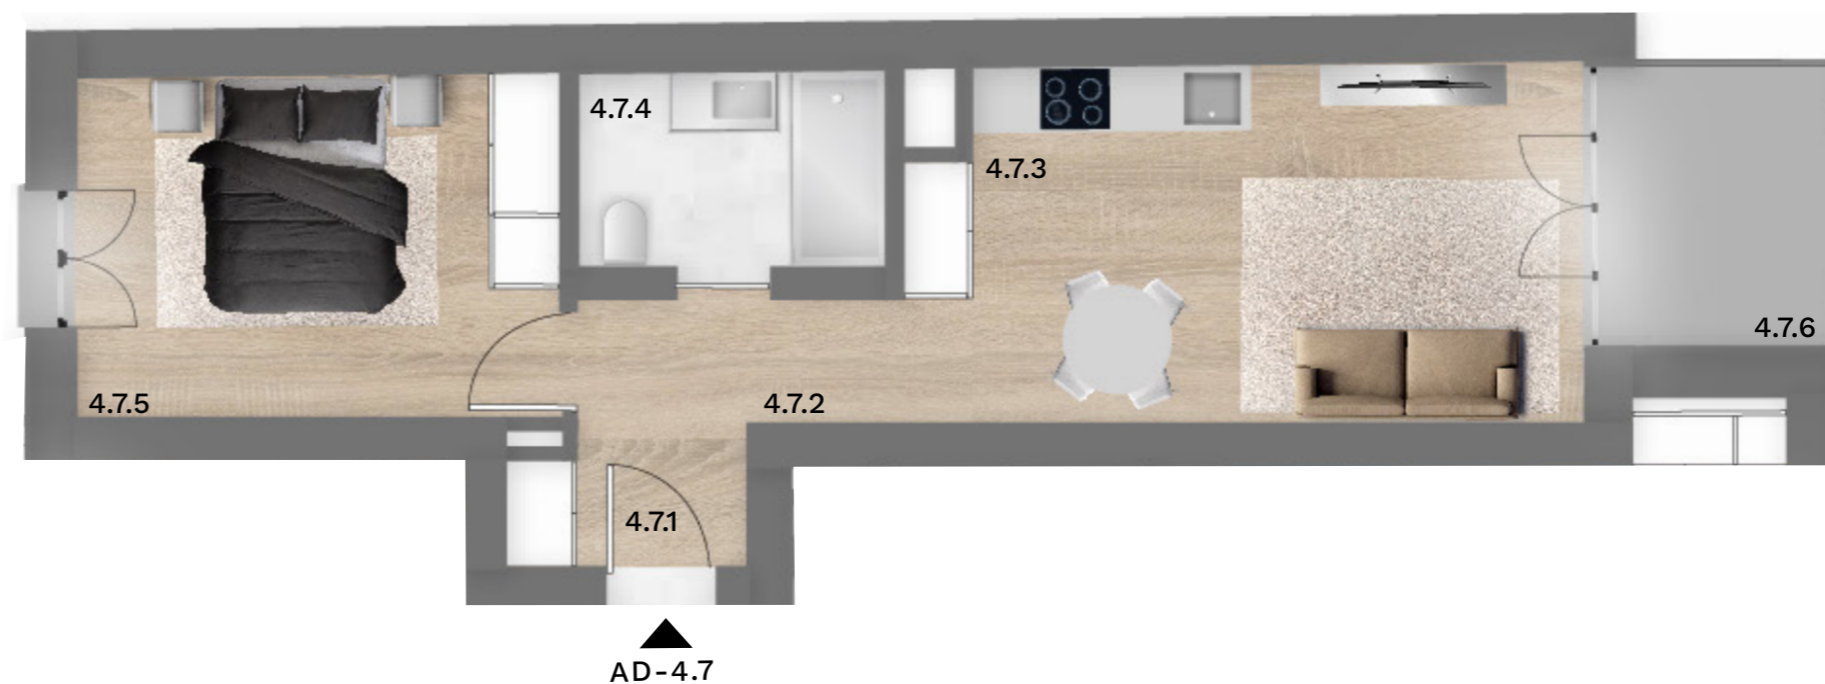

AD-4.7

T1 / ONE BEDROOM FLAT

1 Parking Space

| | | |
|-------|---------------------|---------------------|
| 4.7.1 | Hall | 2.5 m ² |
| 4.7.2 | Corridor | 3.3 m ² |
| 4.7.3 | Living Room/Kitchen | 18.5 m ² |
| 4.7.4 | Bathroom | 4.6 m ² |
| 4.7.5 | Bedroom | 13.0 m ² |
| 4.7.6 | Balcony | 4.6 m ² |

| | |
|-------------------------|---------------------------|
| Total Gross Area | 59.1 m² |
| Flat | 54.4 m ² |
| Balcony | 4.7 m ² |

-2 Basement

PT: Mobiliário não incluído no valor de venda
 ENG: Furniture not included in the sale price