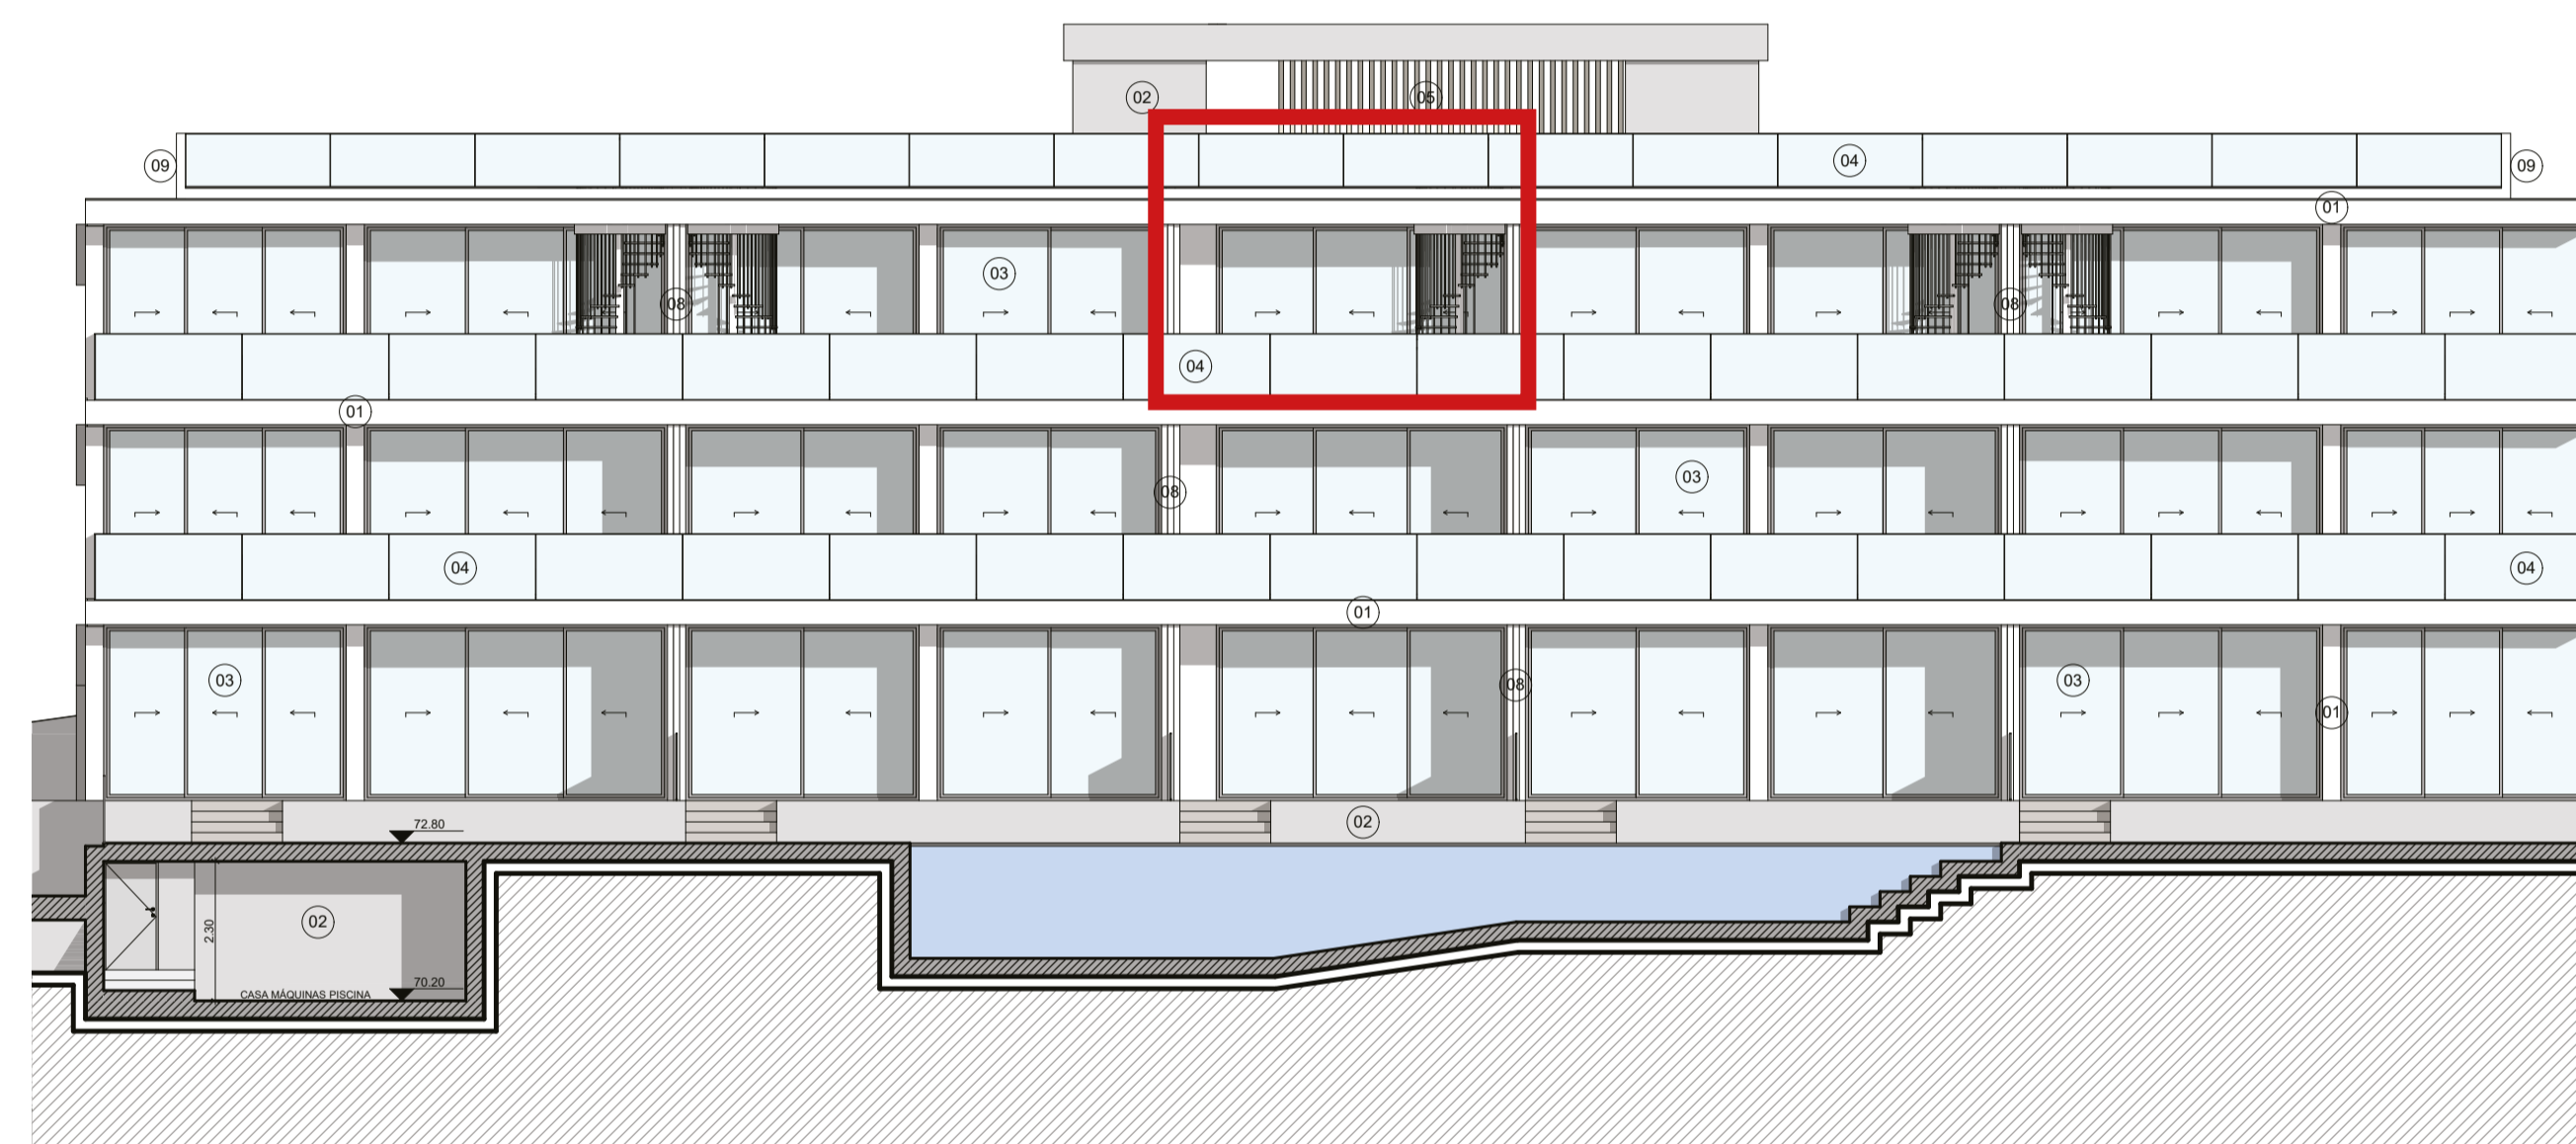

QUINTA
HEIGHTS

Building E
Apartment E303

PENTHOUSE

FLOOR Third - Penthouse unit

BEDROOMS 1 Bed

INTERNAL SIZE 59m²

TERRACE SIZE 19.5m²

ROOF TERRACE SIZE 60.75m²

TOTAL PROPERTY SIZE 139.25m²

Underground Parking and owners storage space

QUINTA HEIGHTS

Building E Apartment E303

FLOOR **Third - Penthouse unit**

BEDROOMS **1 Bed**

INTERNAL SIZE **59m²**

TERRACE SIZE **19.5m²**

ROOF TERRACE SIZE **60.75m²**

TOTAL PROPERTY SIZE **139.25m²**

Underground Parking and owners storage space

ROOF TERRACE