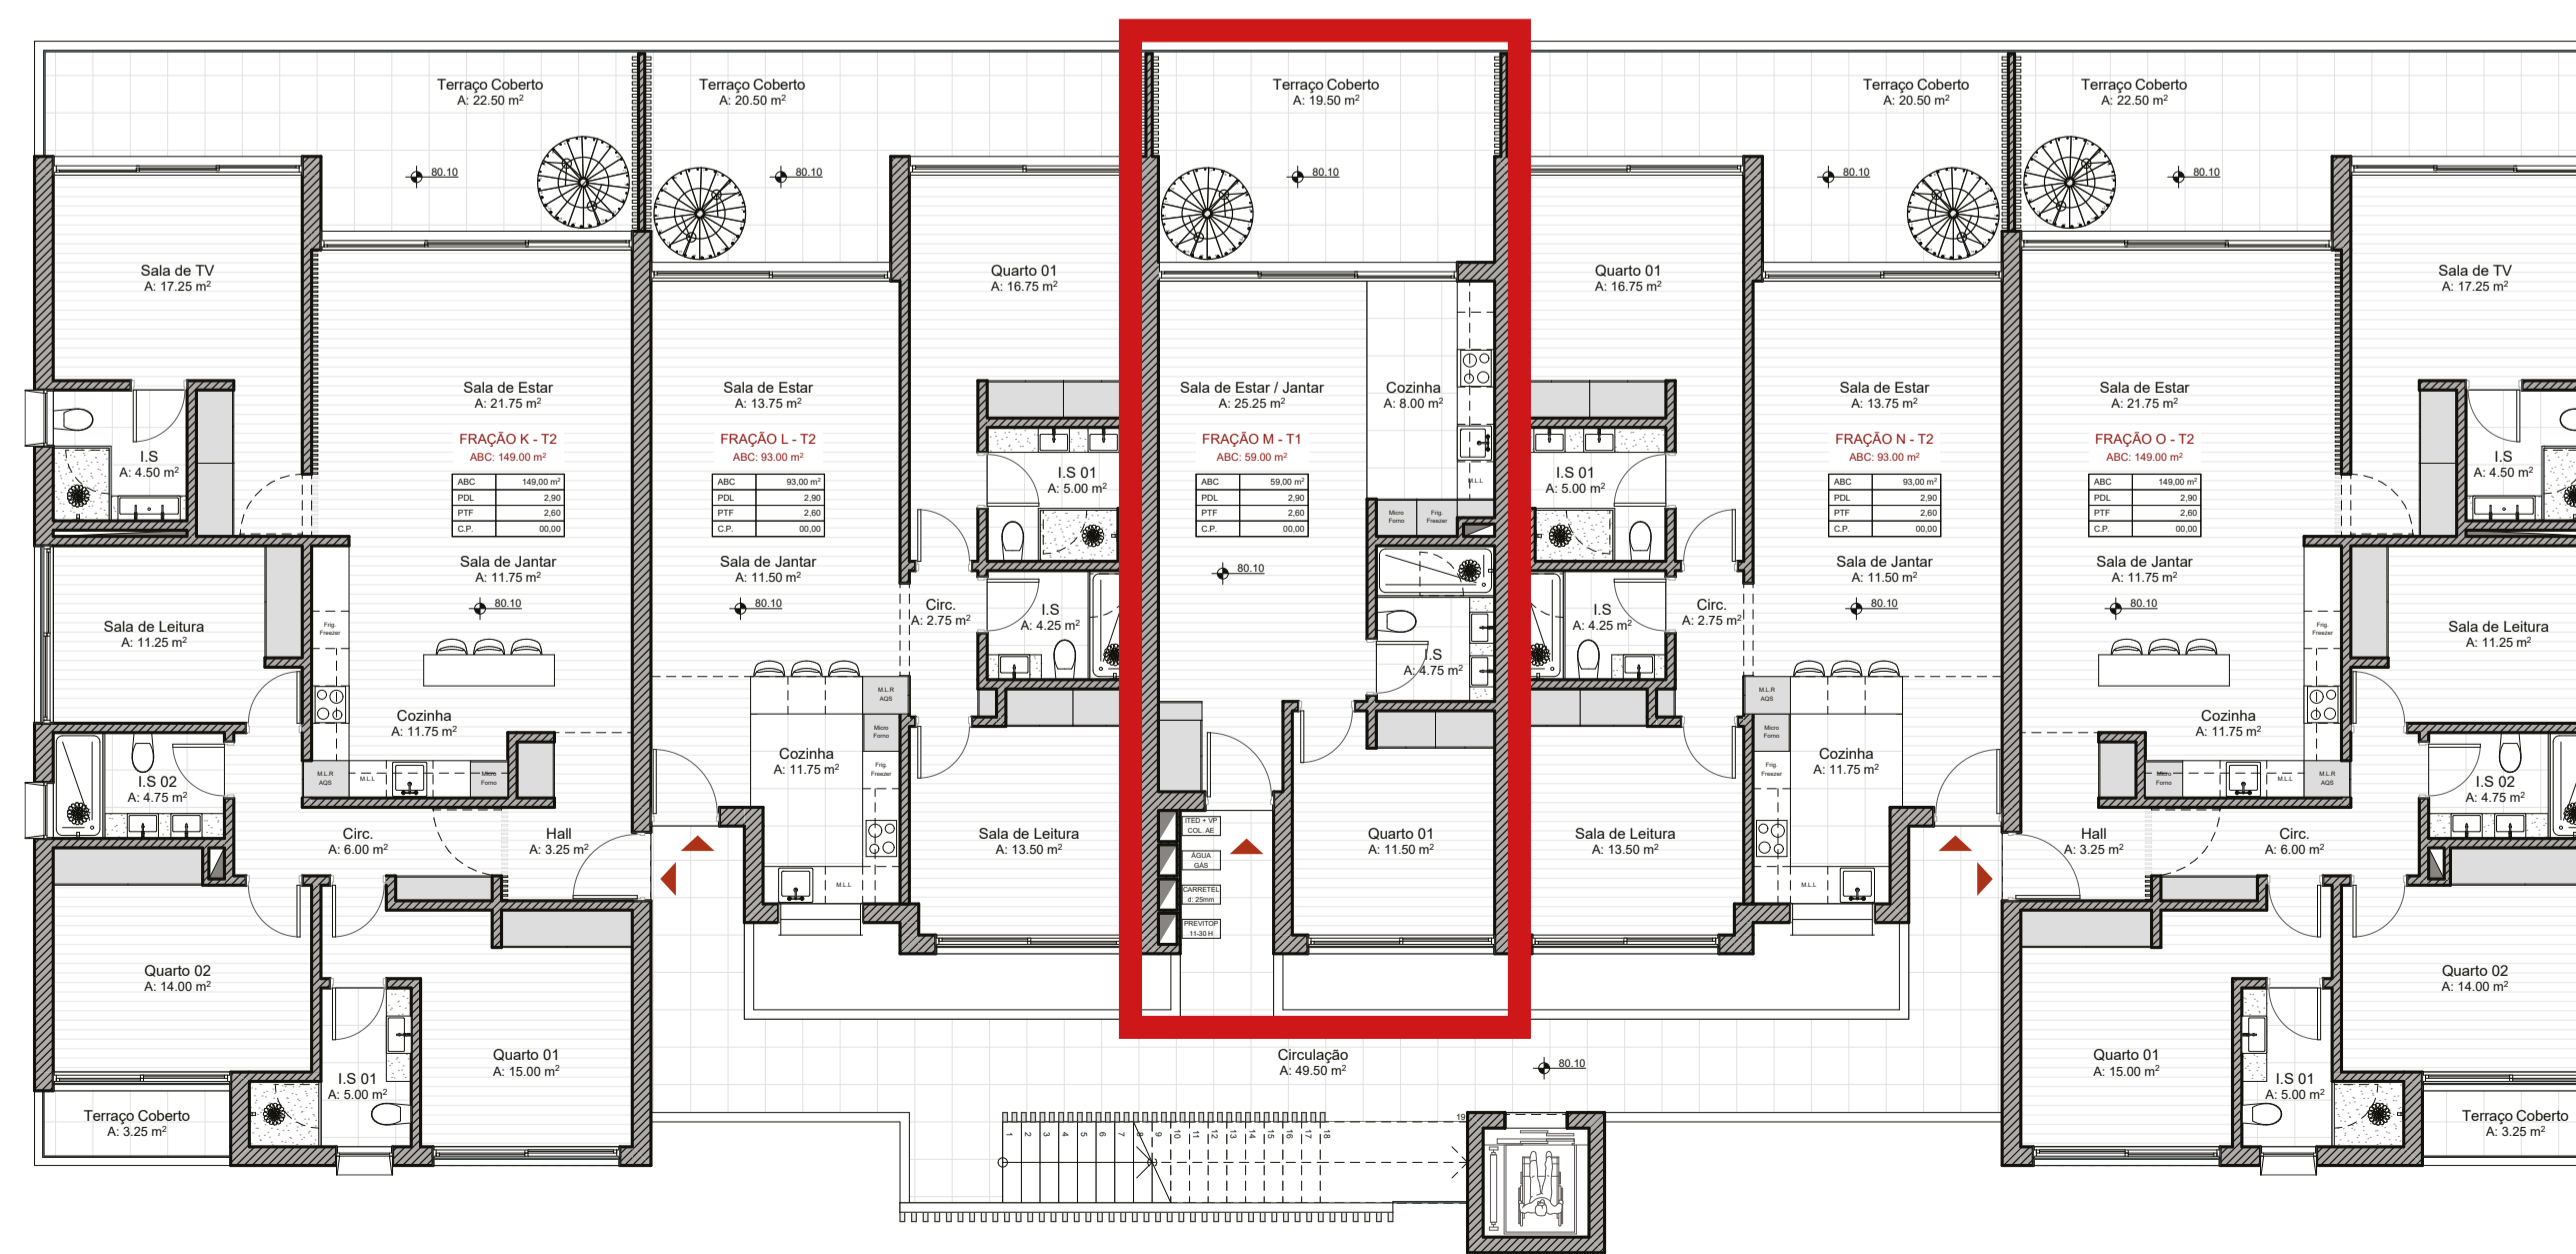

QUINTA
HEIGHTS

Building E
Apartment E303

PENTHOUSE

FLOOR Third - Penthouse unit

BEDROOMS 1 Bed

INTERNAL SIZE 59m²

TERRACE SIZE 19.5m²

ROOF TERRACE SIZE 60.75m²

TOTAL PROPERTY SIZE 139.25m²

Underground Parking and owners storage space

QUINTA HEIGHTS

Building E Apartment E303

FLOOR **Third - Penthouse unit**

BEDROOMS **1 Bed**

INTERNAL SIZE **59m²**

TERRACE SIZE **19.5m²**

ROOF TERRACE SIZE **60.75m²**

TOTAL PROPERTY SIZE **139.25m²**

Underground Parking and owners storage space

ROOF TERRACE