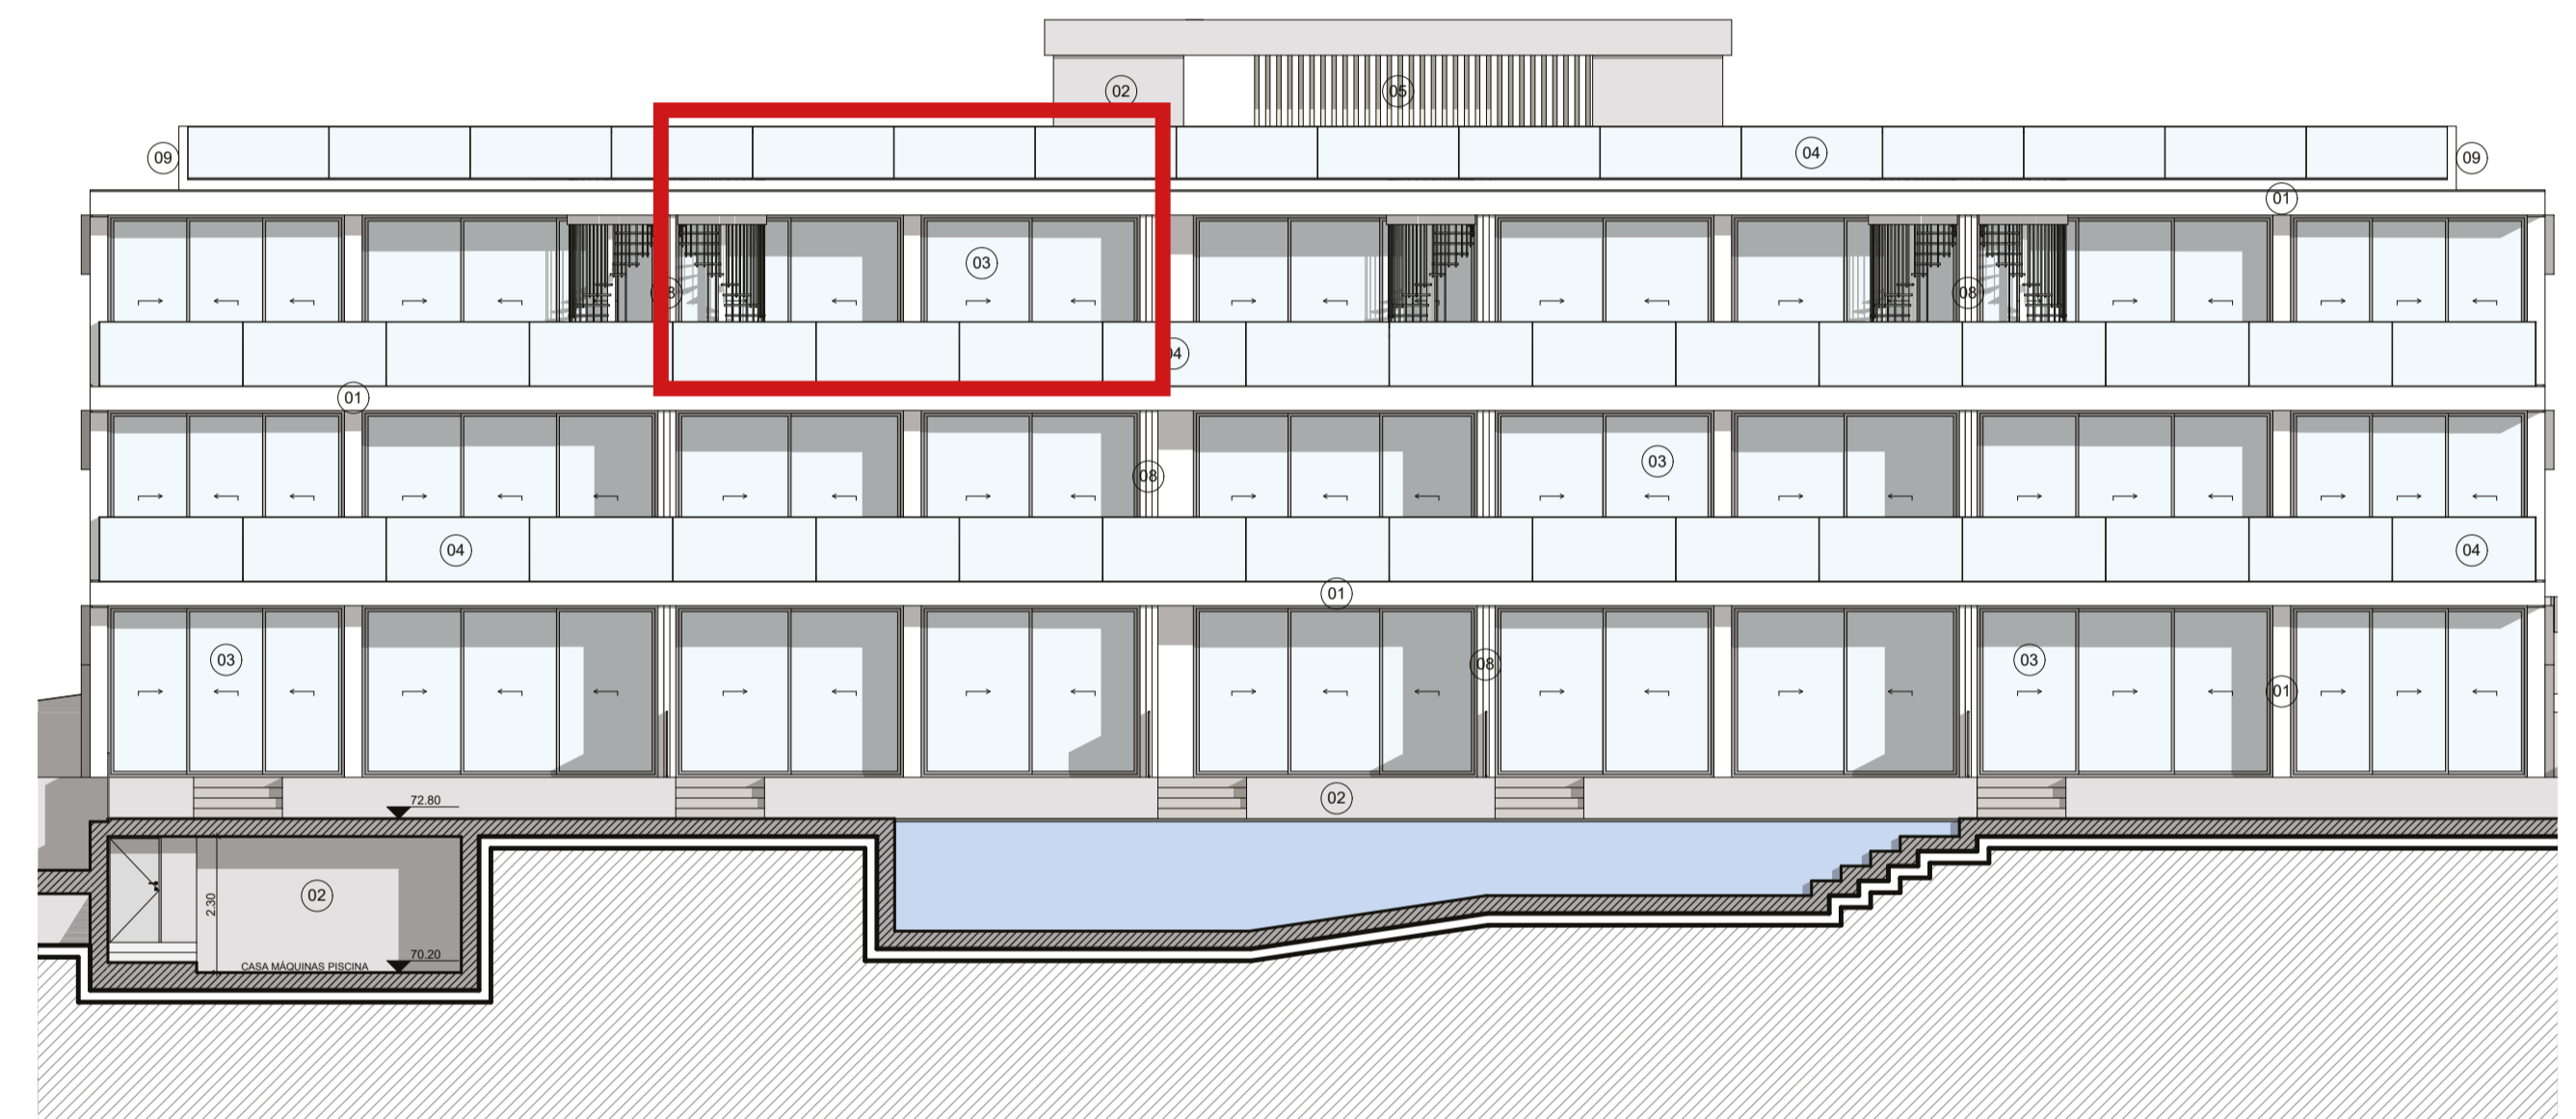

# QUINTA HEIGHTS

## Building E Apartment E302

**FLOOR Third - Penthouse unit**

**BEDROOMS 2 Bed**

**INTERNAL SIZE 93m<sup>2</sup>**

**TERRACE SIZE 20.5m<sup>2</sup>**

**ROOF TERRACE SIZE 87.5m<sup>2</sup>**

**TOTAL PROPERTY SIZE 201m<sup>2</sup>**