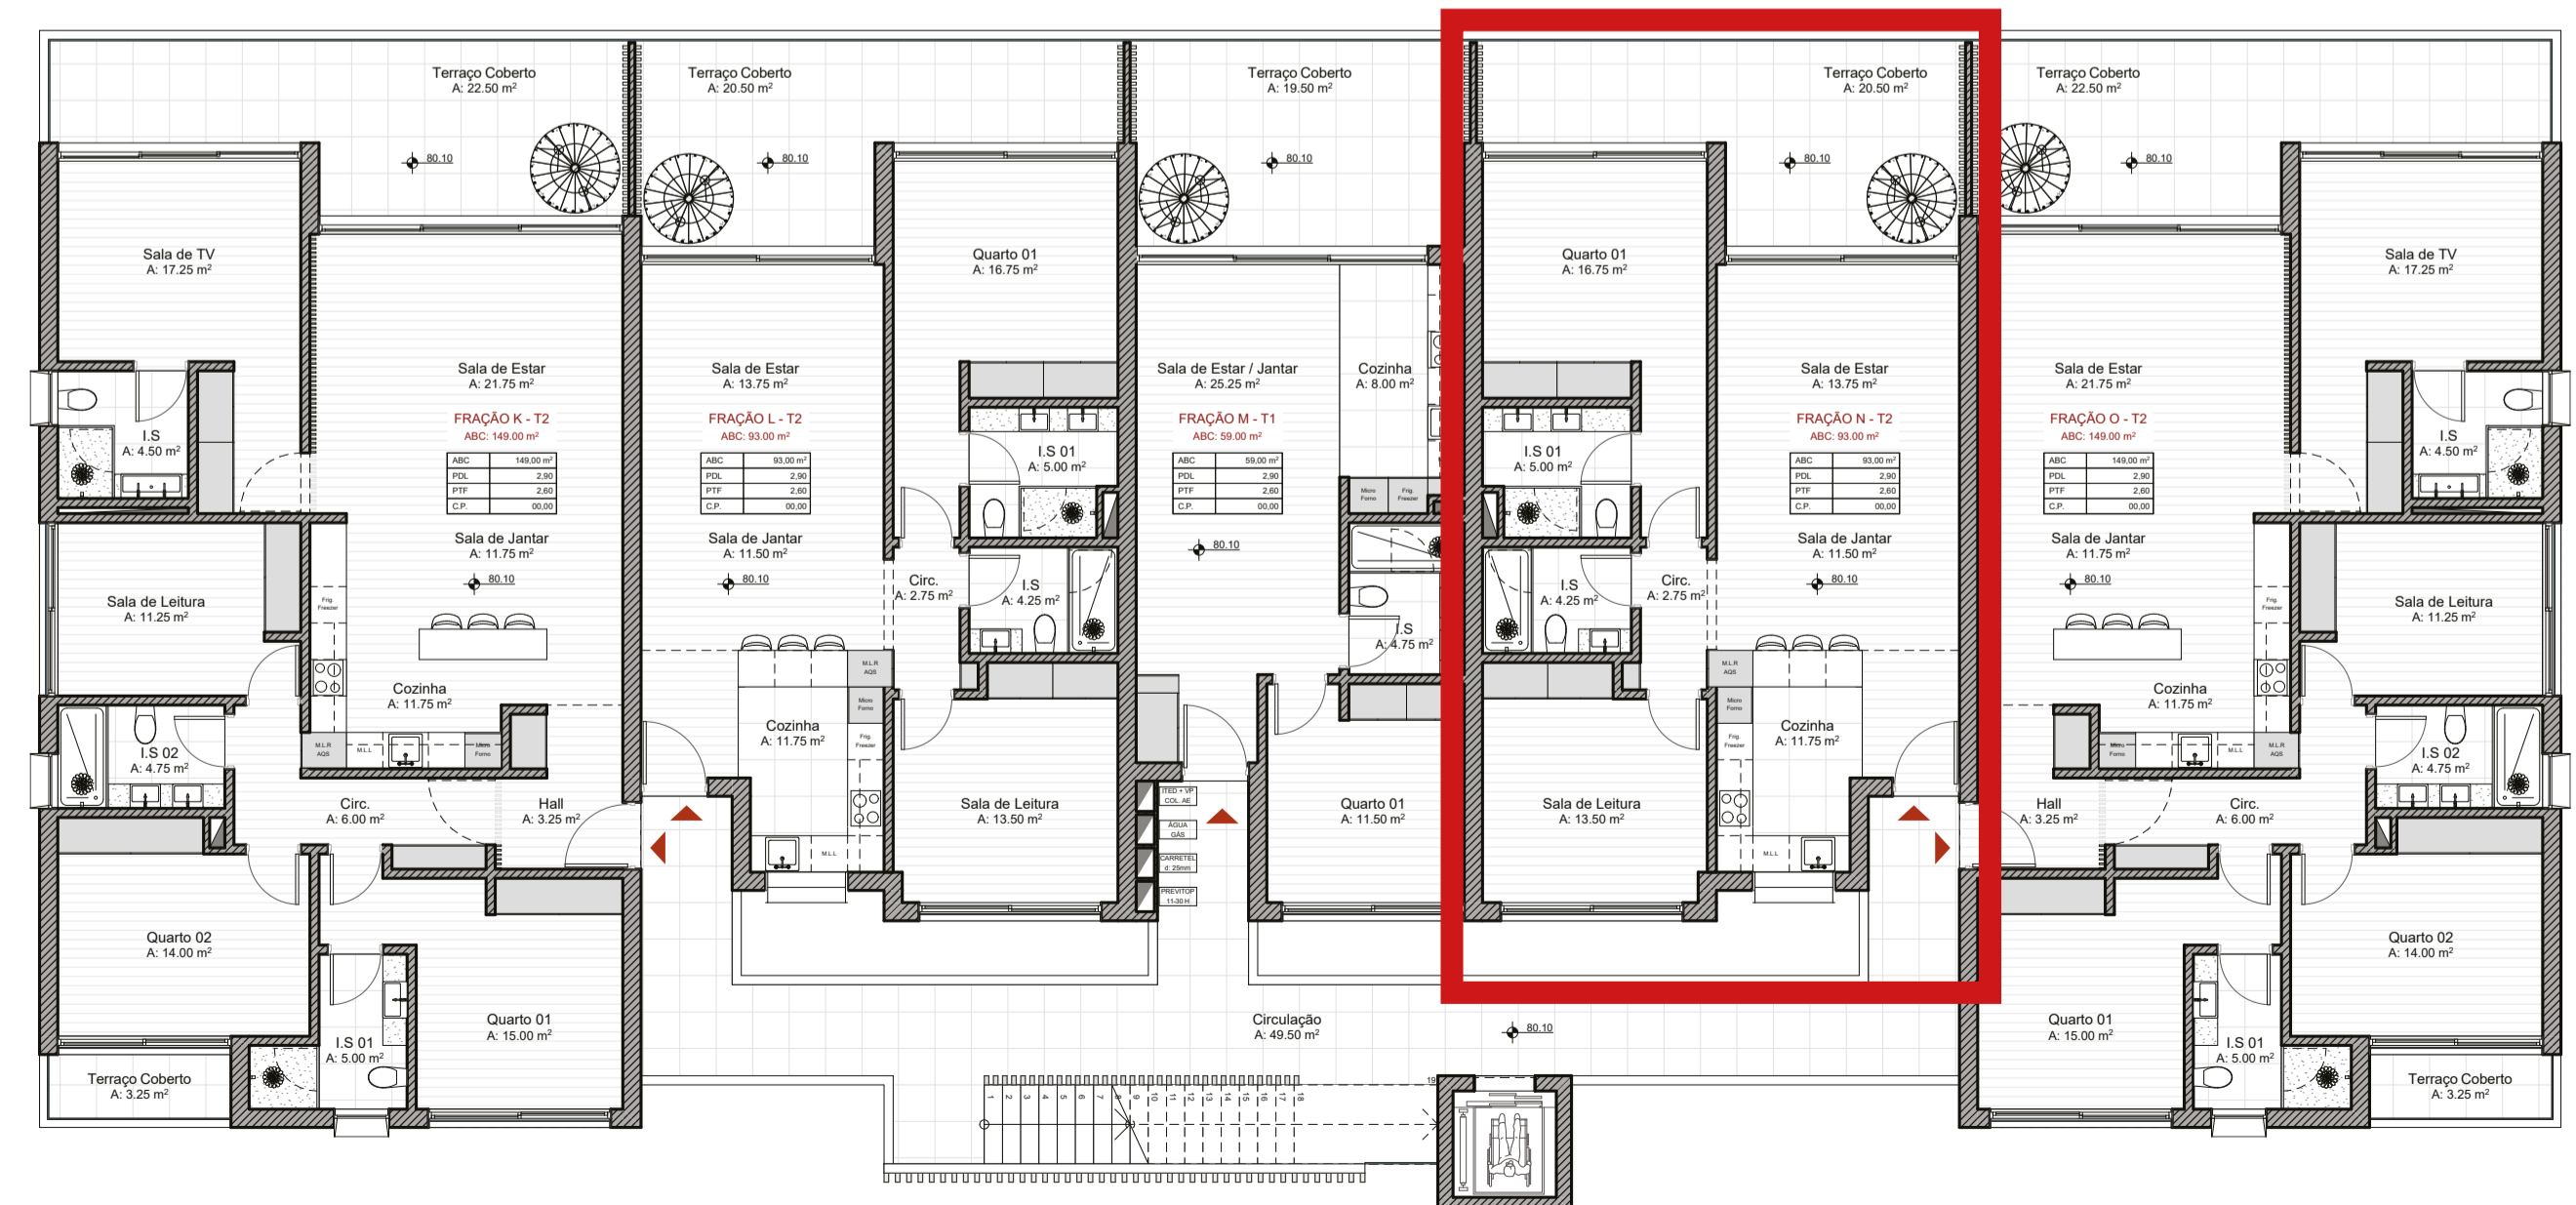

## Building E Apartment E302

**FLOOR Third - Penthouse unit**

**BEDROOMS 2 Bed**

**INTERNAL SIZE 93m<sup>2</sup>**

**TERRACE SIZE 20.5m<sup>2</sup>**

**ROOF TERRACE SIZE 87.5m<sup>2</sup>**

**TOTAL PROPERTY SIZE 201m<sup>2</sup>**

**Underground Parking and owners storage space**

**PENTHOUSE**

## Building E Apartment E302

FLOOR **Third - Penthouse unit**

BEDROOMS **2 Bed**

INTERNAL SIZE **93m<sup>2</sup>**

TERRACE SIZE **20.5m<sup>2</sup>**

ROOF TERRACE SIZE **87.5m<sup>2</sup>**

TOTAL PROPERTY SIZE **201m<sup>2</sup>**

### ROOF TERRACE