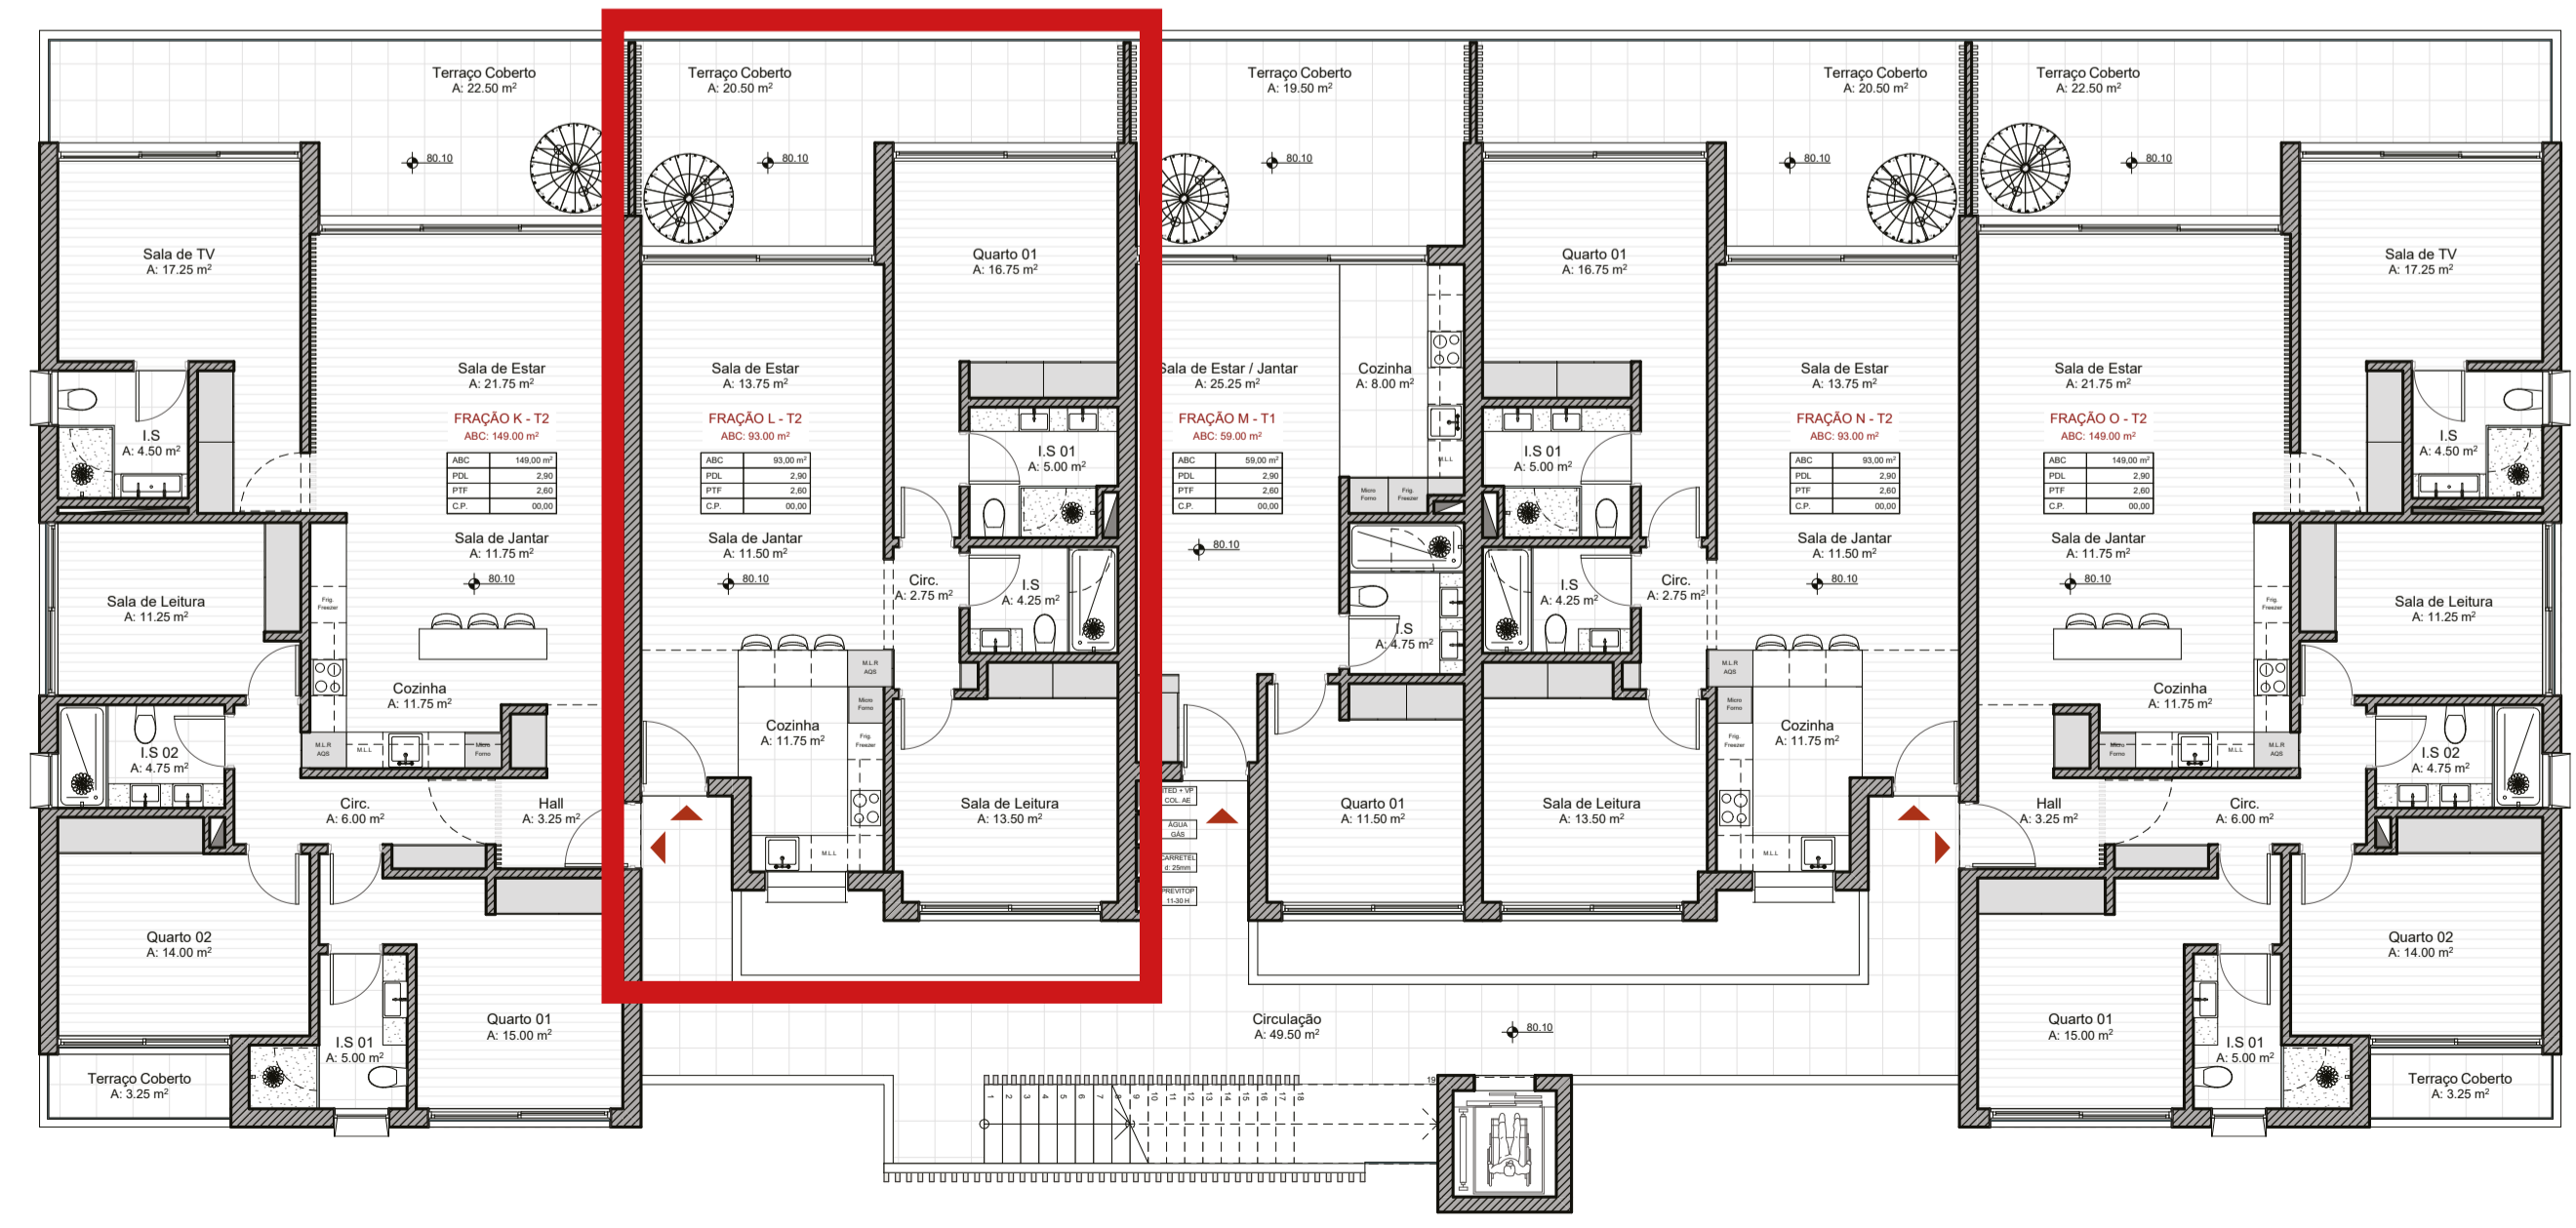

## Building E Apartment E304

**FLOOR Third - Penthouse unit**

**BEDROOMS 2 Bed**

**INTERNAL SIZE 93m<sup>2</sup>**

**TERRACE SIZE 20.5m<sup>2</sup>**

**ROOF TERRACE SIZE 87.5m<sup>2</sup>**

**TOTAL PROPERTY SIZE 201m<sup>2</sup>**

Underground Parking and owners storage space

**PENTHOUSE**

## Building E Apartment E304

FLOOR **Third - Penthouse unit**

BEDROOMS **2 Bed**

INTERNAL SIZE **93m<sup>2</sup>**

TERRACE SIZE **20.5m<sup>2</sup>**

ROOF TERRACE SIZE **87.5m<sup>2</sup>**

TOTAL PROPERTY SIZE **201m<sup>2</sup>**

### ROOF TERRACE