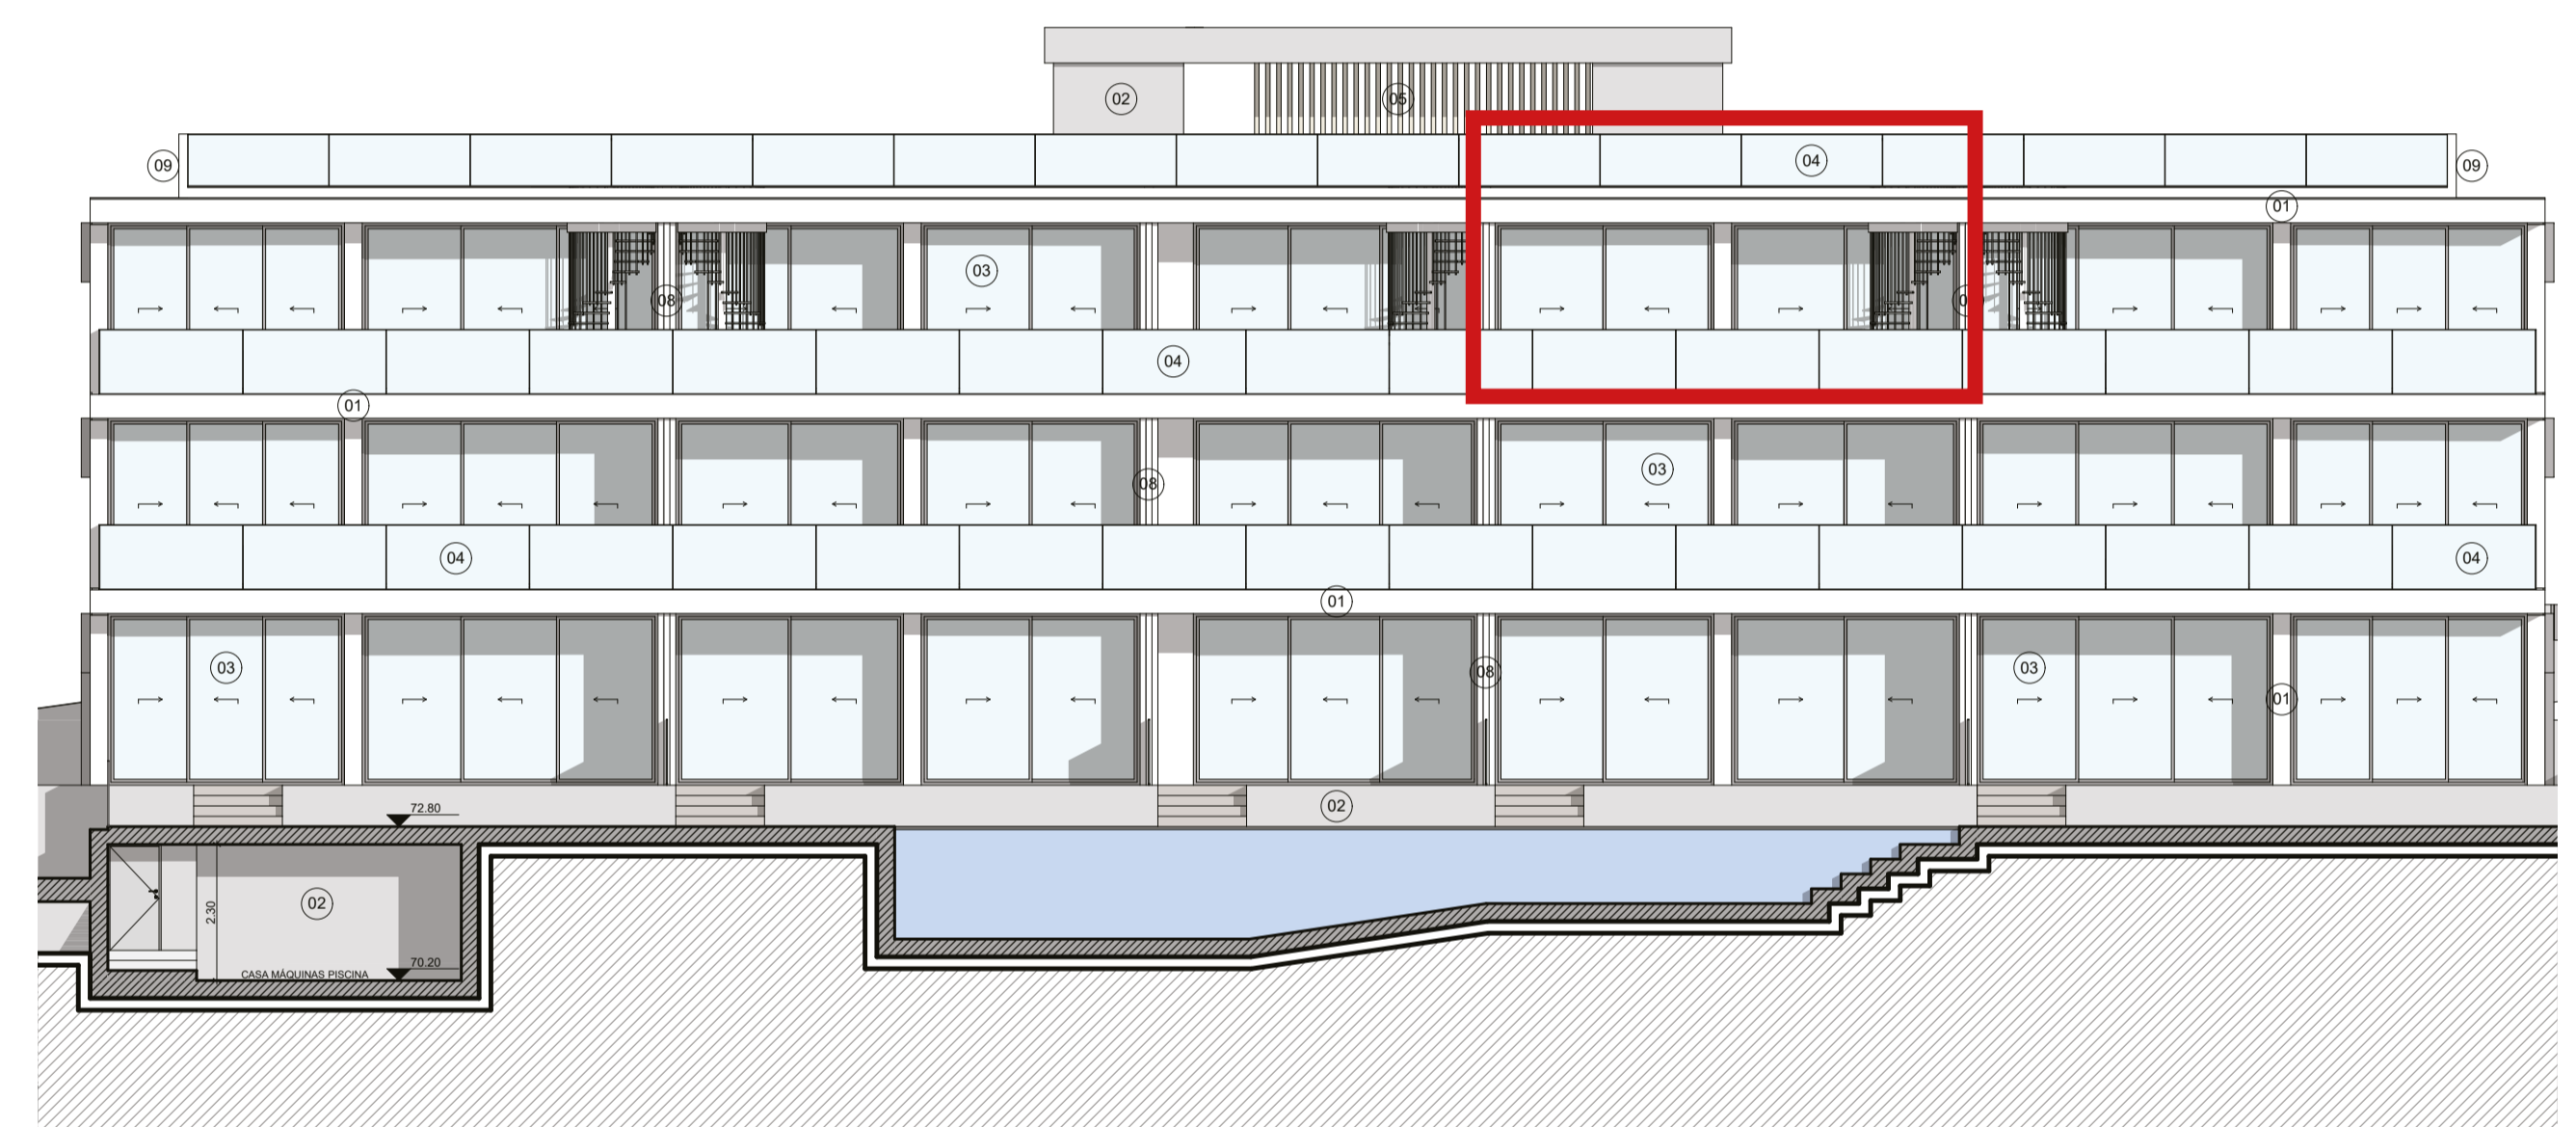

QUINTA HEIGHTS

Building E Apartment E304

FLOOR Third - Penthouse unit

BEDROOMS 2 Bed

INTERNAL SIZE 93m²

TERRACE SIZE 20.5m²

ROOF TERRACE SIZE 87.5m²

TOTAL PROPERTY SIZE 201m²

Underground Parking and owners storage space

PENTHOUSE