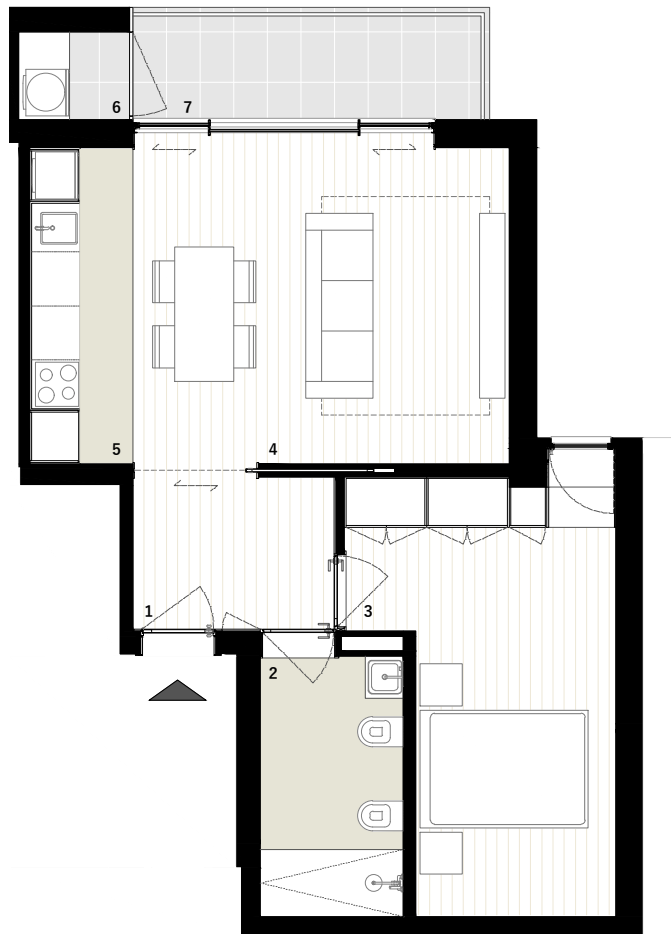

F

Piso 3 3rd. Floor
T1 T1
58.00m² 58.00m²

Legendas/ Legends:

- 1. Hall de Entrada/ Entrance Hall: 4m²
- 2. Instalação Sanitária/ Bathroom: 5m²
- 3. Quarto/ Bedroom: 14m²
- 4. Sala/ Living Room: 17m²
- 5. Cozinha/ Kitchen: 5m²
- 6. Lavandaria/ Laundry: 1m²
- 7. Varanda/ Terrace: 6m²