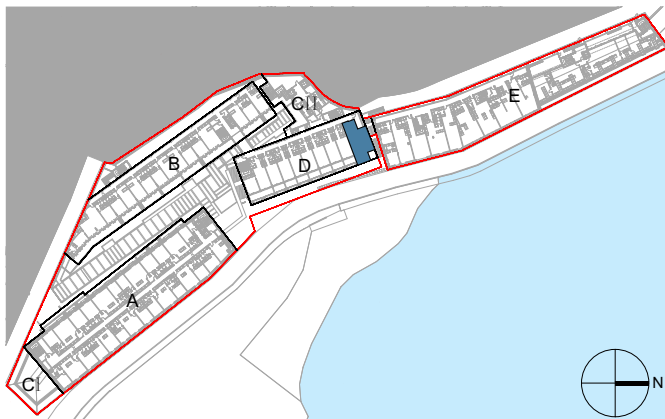

THE REBELLO
— LUXURY —
HOTEL APARTMENTS

FLOOR Floor Level 12.55

TYPE T0

AREAS m2

APARTMENT 57,41

TERRACE 11,81

STORAGE

PARKING 13,25

TOTAL 82,47 m²

STORAGE CODE

PARKING PLACE NUMBER Block B P1.34

APARTMENT **D.2.01**