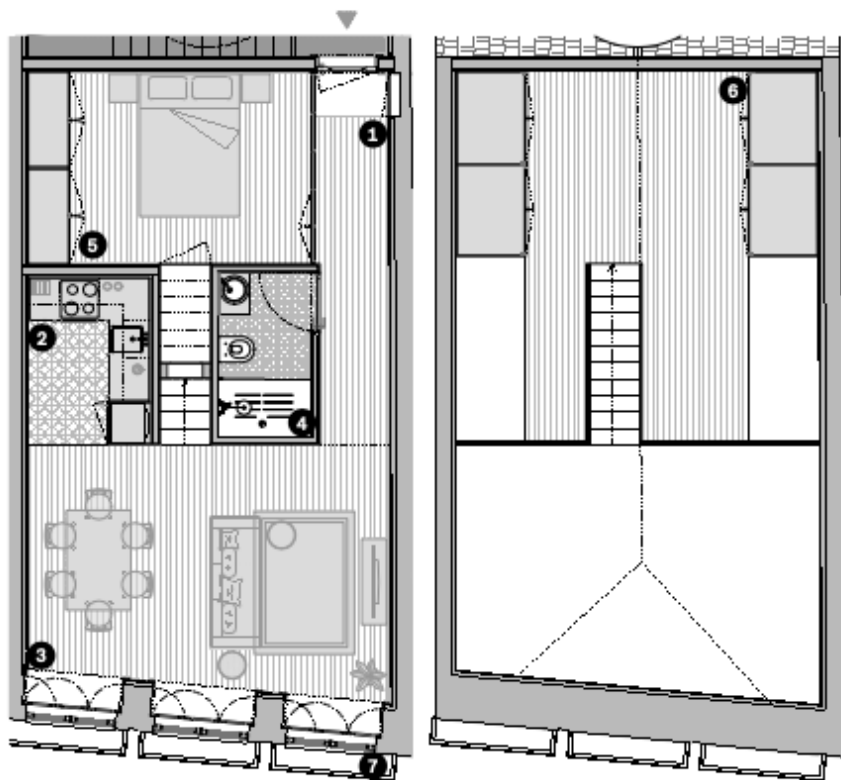

APARTMENT E

1. Hall	7.30 m ²
2. Kitchen	5.00 m ²
3. Living Room	23.60 m ²
4. Toilet	3.60 m ²
5. Bedroom	12.50 m ²
6. Mezzanine	16.00 m ²
7. Balcony	3.00 m ²