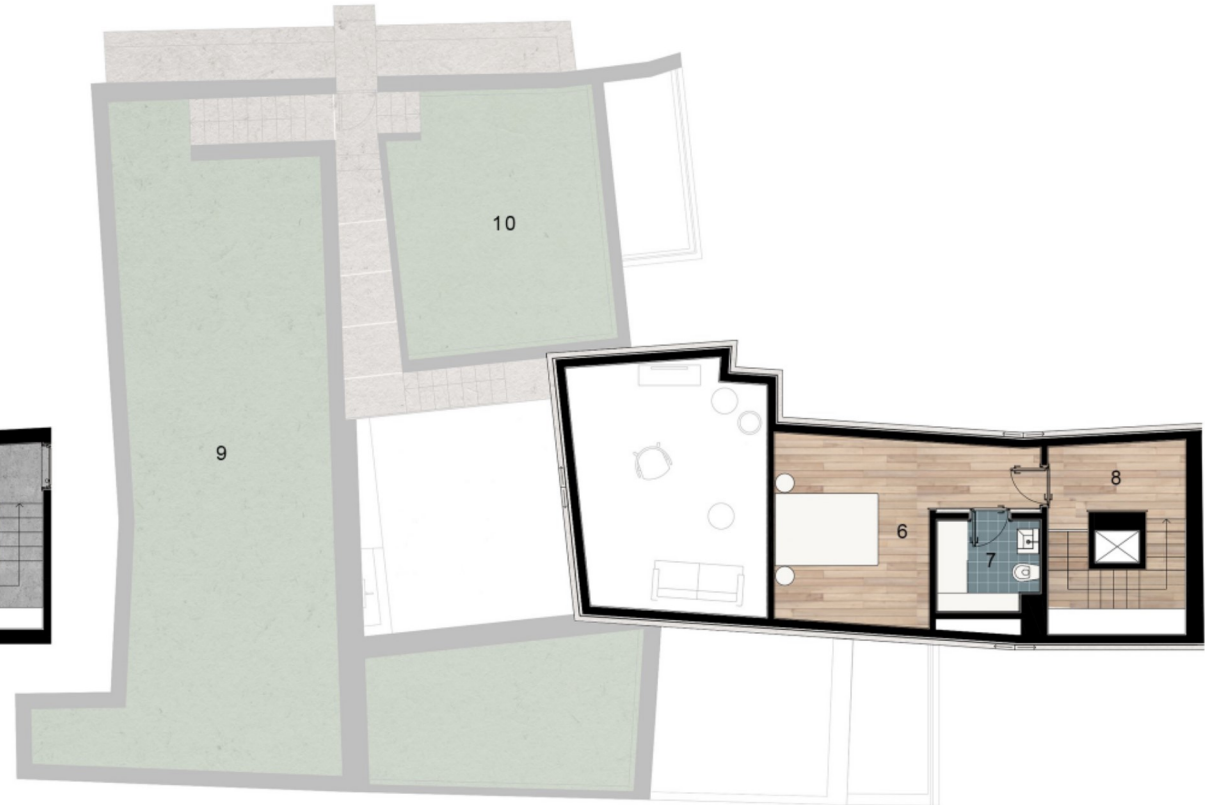

T3 151,00m²

Storage: 2,00m²
 Terrace: 21,00m²
 Rooftop: 43,00m²
 Garden: 60,00m²

- | FLOOR 3 | PISO 3 |
|----------------|---------|
| 1. Living room | Sala |
| 2. Bathroom | WC |
| 3. Bedroom | Quarto |
| 4. Terrace | Terraço |
| 5. Balcony | Varanda |

- | FLOOR 4 | PISO 4 |
|-------------|---------|
| 6. Bedroom | Quarto |
| 7. Bathroom | WC |
| 8. Stairs | Escadas |
| 9. Garden | Jardim |
| 10. Rooftop | Telhado |