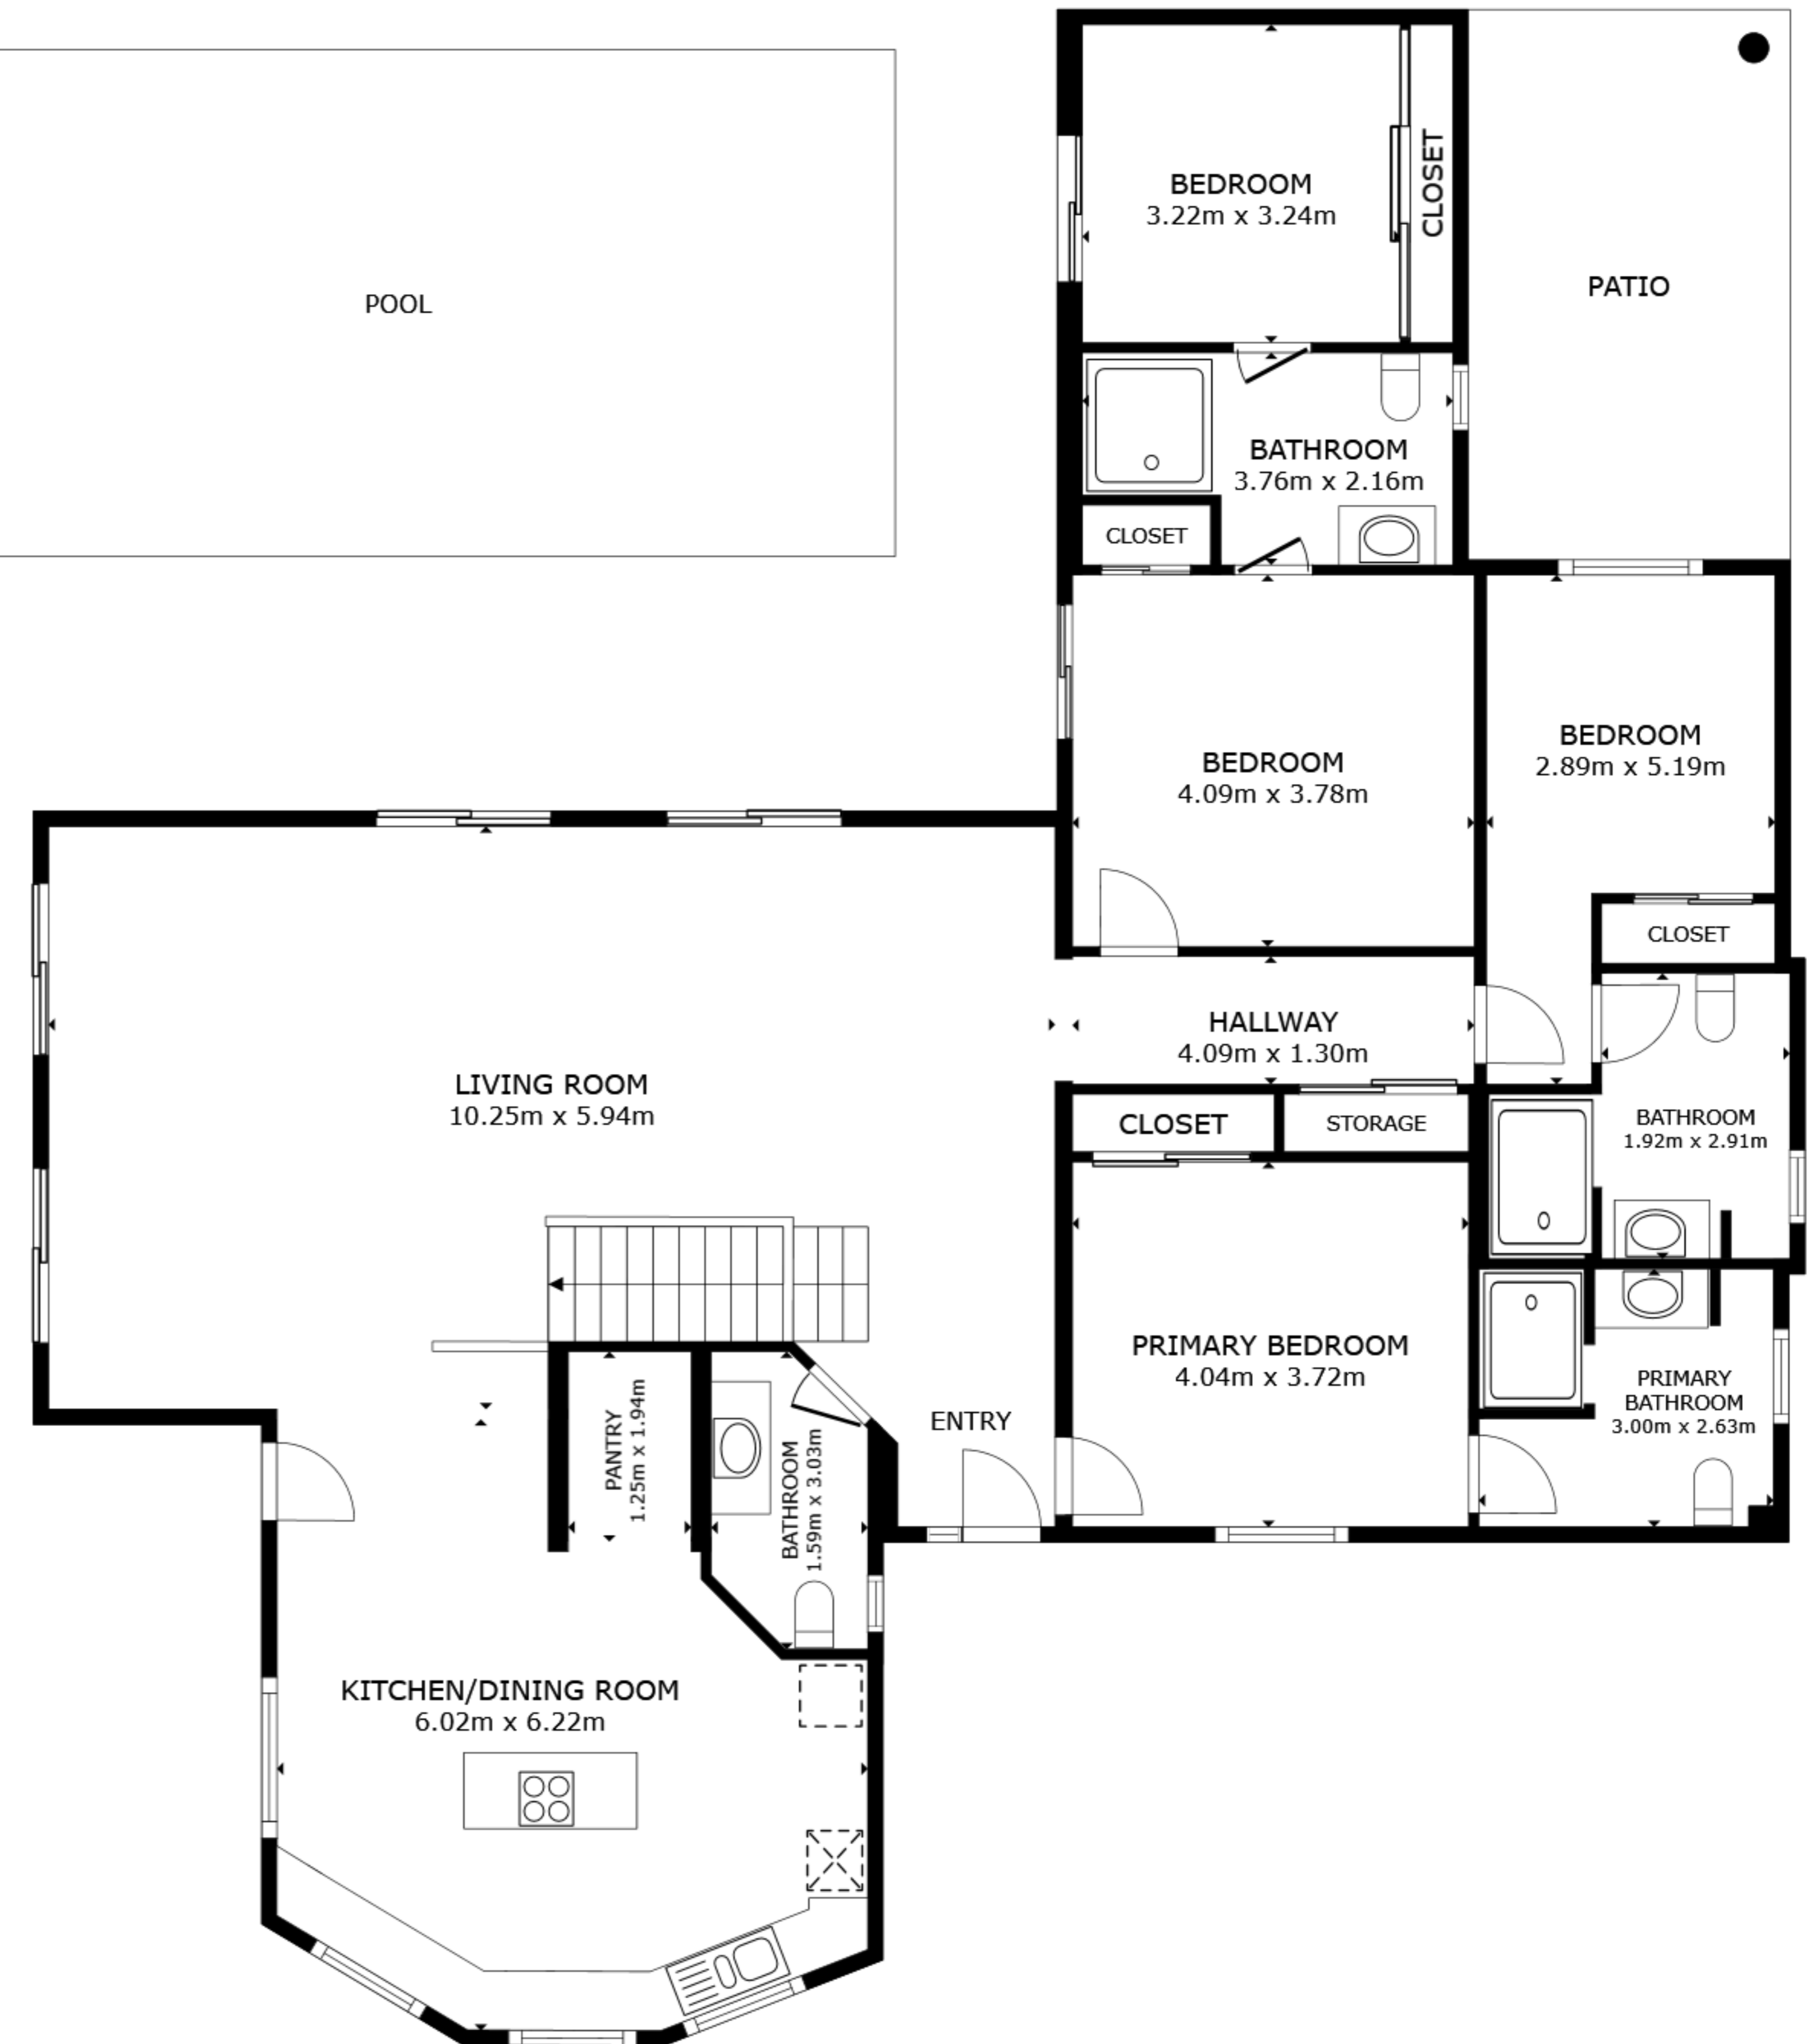

FLOOR 1

FLOOR 2

GROSS INTERNAL AREA
 FLOOR 1 9.2 m² FLOOR 2 191.2 m²
 EXCLUDED AREAS : GARAGE 145.5 m² ROOM 7.9 m² PATIO 18.4 m²
 TOTAL : 200.4 m²

SIZES AND DIMENSIONS ARE APPROXIMATE, ACTUAL MAY VARY.