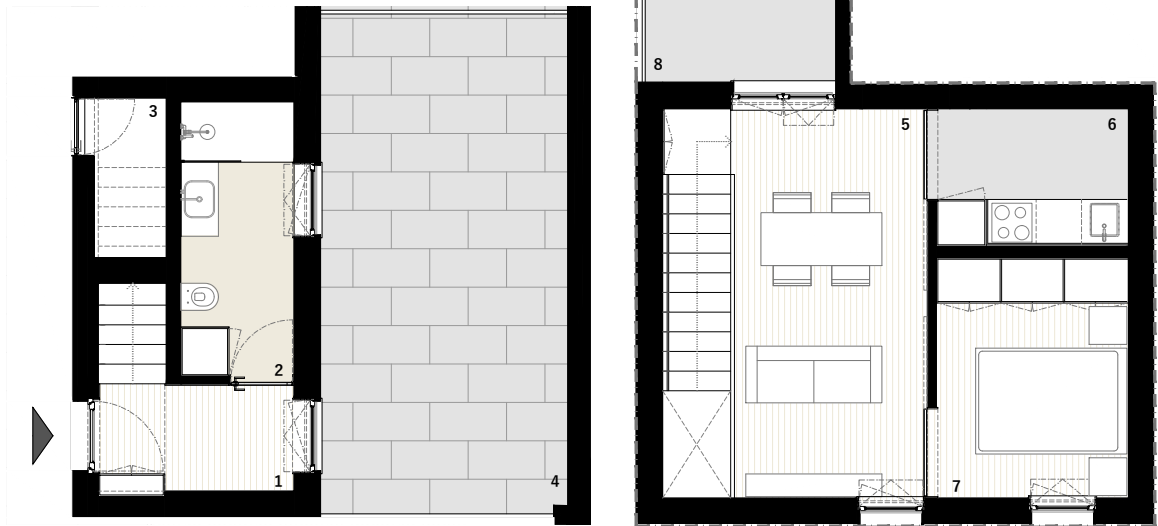

D

Piso 1 1st. Floor
T1 Duplex T1 Duplex
57.00m² 57.00m²

Legendas/ Legends:

1. Hall de Entrada/ Entrance Hall: 4m²
2. Instalação Sanitária/ Bathroom: 5m²
3. Lavandaria/ Laundry Room: 1m²
4. Alpendre/ Porch: 24m²
5. Sala/ Living Room: 13m²
6. Cozinha/ Kitchen: 5m²
7. Quarto/ Bedroom: 8m²
8. Terraço/ Terrace: 21m²