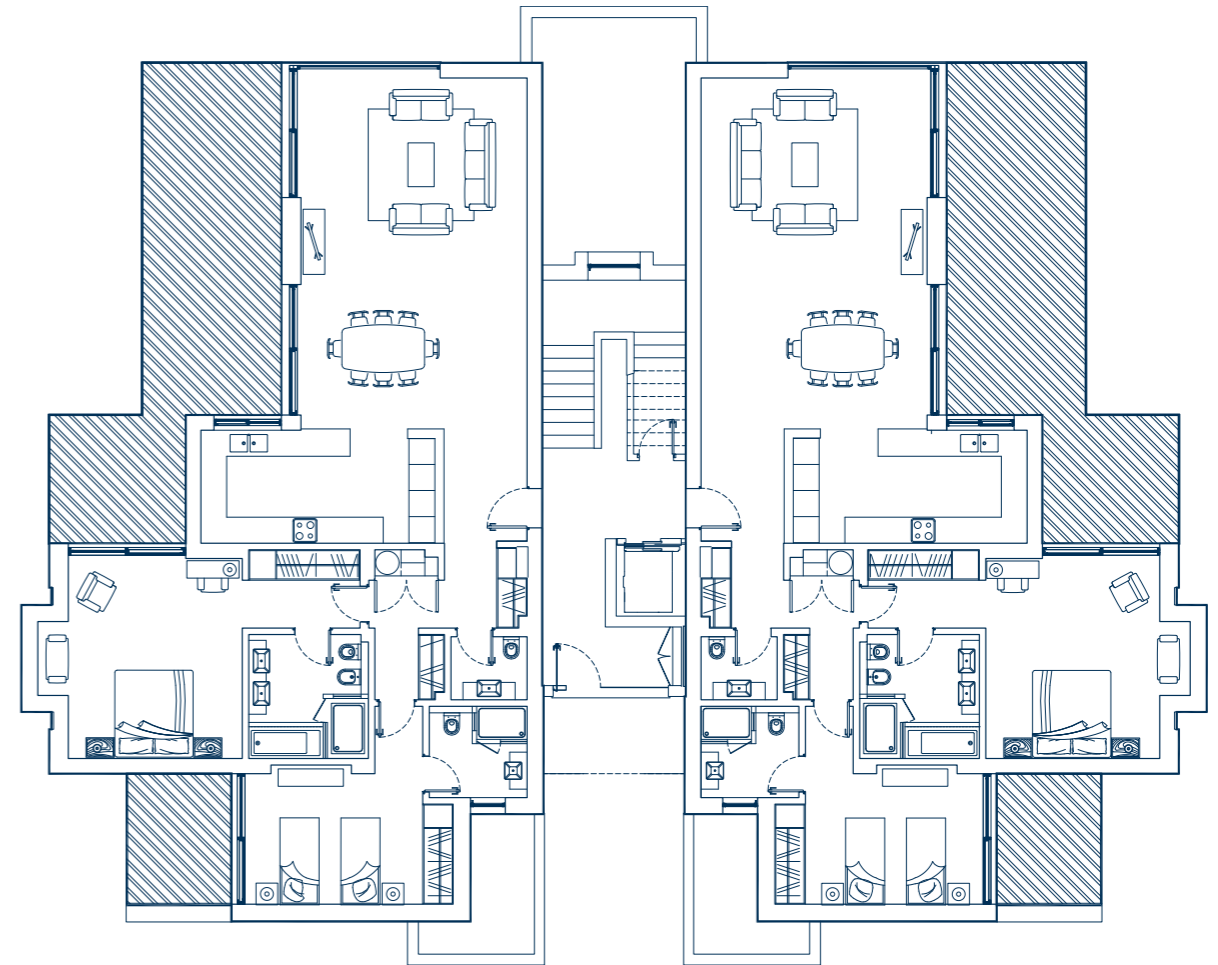

CLUBHOUSE RESIDENCES

2 BEDROOM APARTMENT GROUND FLOOR

INTERNAL SPACE	154.06M ²
TERRACE	43.02M ²