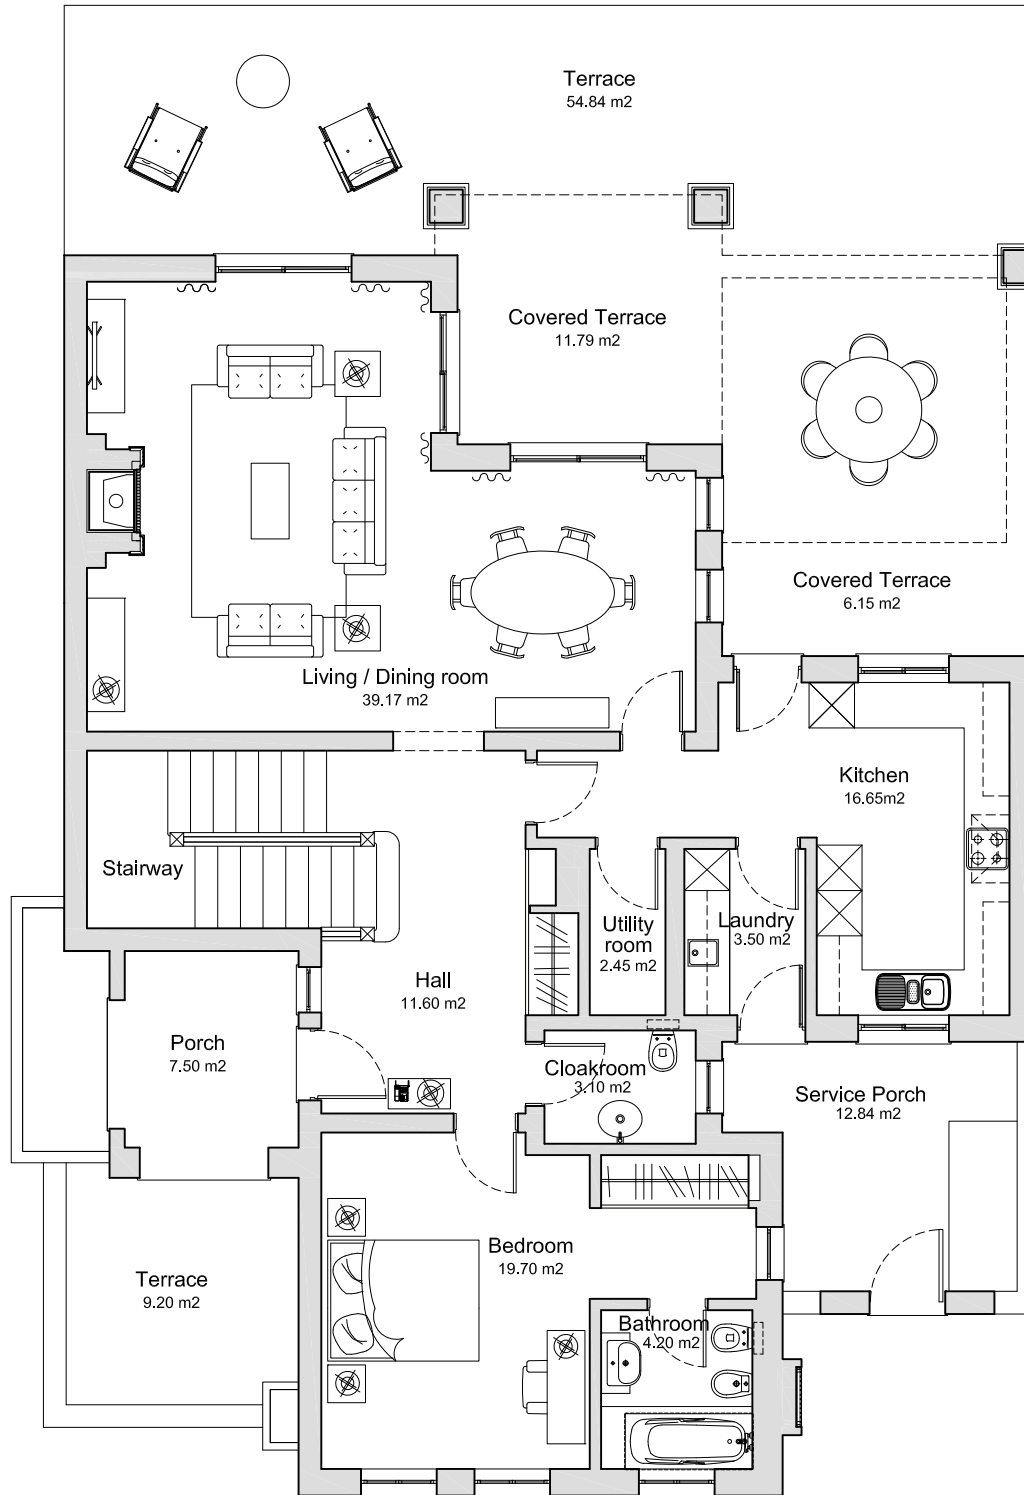

Basement areas:

Internal.....67.74m2

*Parque  
Miradouro*

Basement  
Linked Villa

First Floor areas:

Internal.....	93.73m <sup>2</sup>
Terraces.....	33.84m <sup>2</sup>
<b>Total.....</b>	<b>127.57m<sup>2</sup></b>

*Parque  
Miradouro*

First Floor  
Linked Villa

Ground Floor areas:

Internal.....	136.36m <sup>2</sup>
Terraces.....	102.32m <sup>2</sup>
<b>Total.....</b>	<b>238.68m<sup>2</sup></b>

*Parque  
Miradouro*

Ground Floor  
Linked Villa