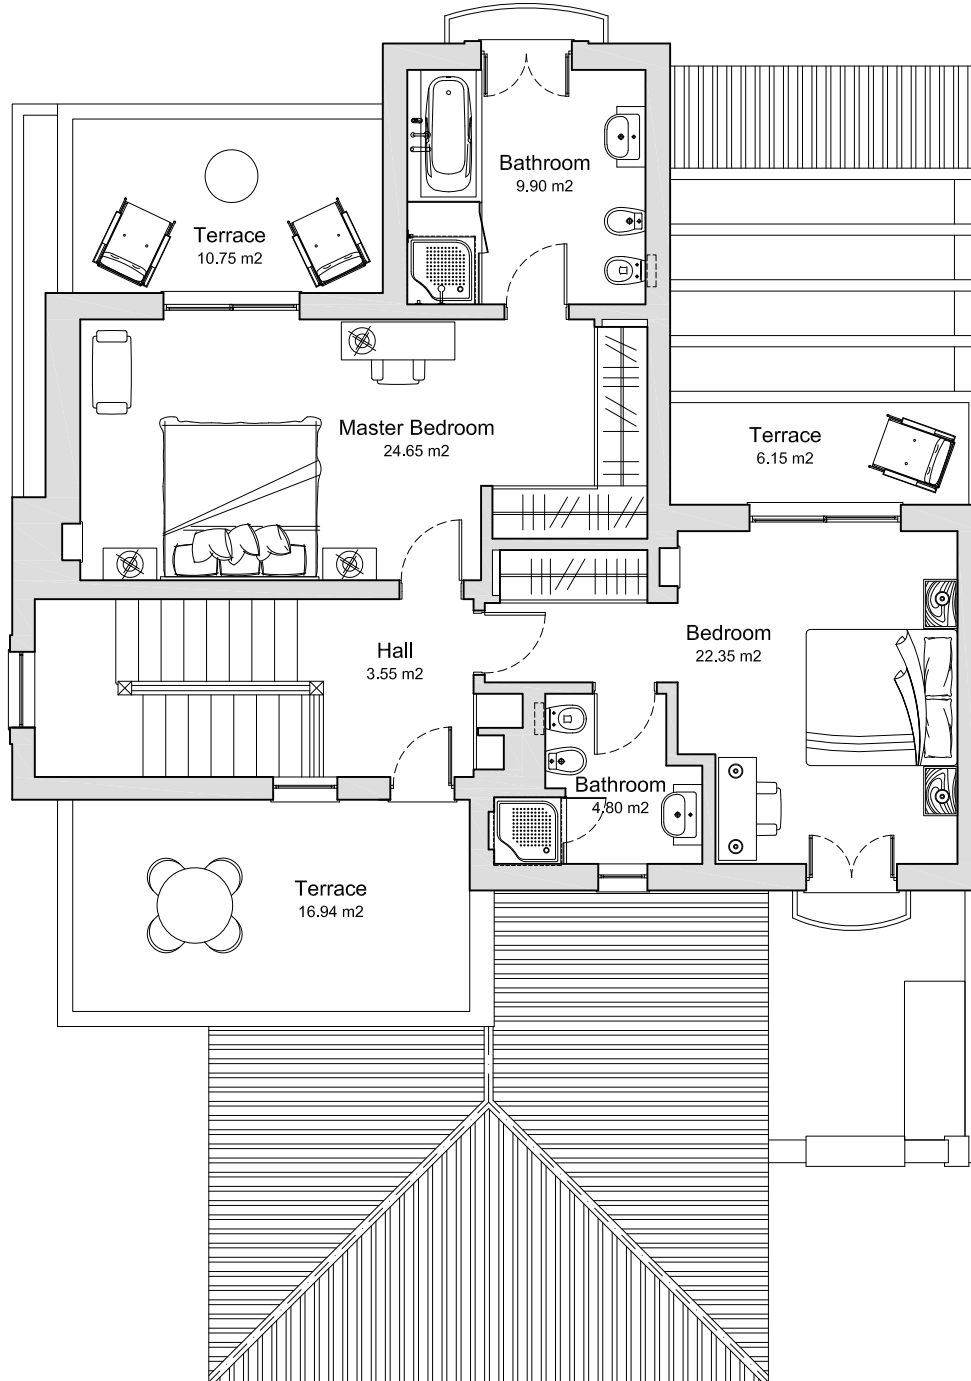

Basement areas:

Internal.....67.74m2

*Parque  
Miradouro*

Basement  
Linked Villa

First Floor areas:

Internal.....	93.73m <sup>2</sup>
Terraces.....	33.84m <sup>2</sup>
<b>Total.....</b>	<b>127.57m<sup>2</sup></b>

*Parque  
Miradouro*

First Floor  
Linked Villa

Ground Floor areas:

Internal.....	136.36m <sup>2</sup>
Terraces.....	102.32m <sup>2</sup>
<b>Total.....</b>	<b>238.68m<sup>2</sup></b>

*Parque  
Miradouro*

Ground Floor  
Linked Villa