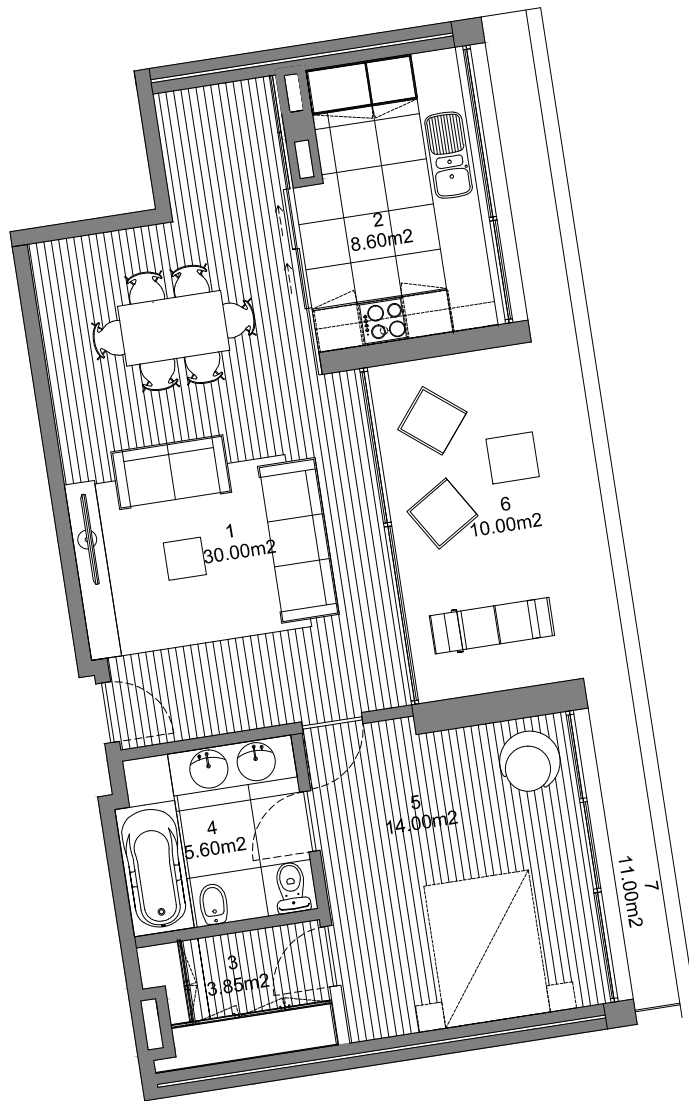

CABANAS GARDENS HOUSING

T1

FRACTION 8

HOUSING AREA	80,00m ²
TERRACE AREA	10,00m ²
BALCONY AREA	11,00m ²

INTERIOR SPACE LEGENDS

- 1Living
- 2Kitchen
- 3Closet
- 4Toilet
- 5Bedroom
- 6Terrace
- 7Balcony